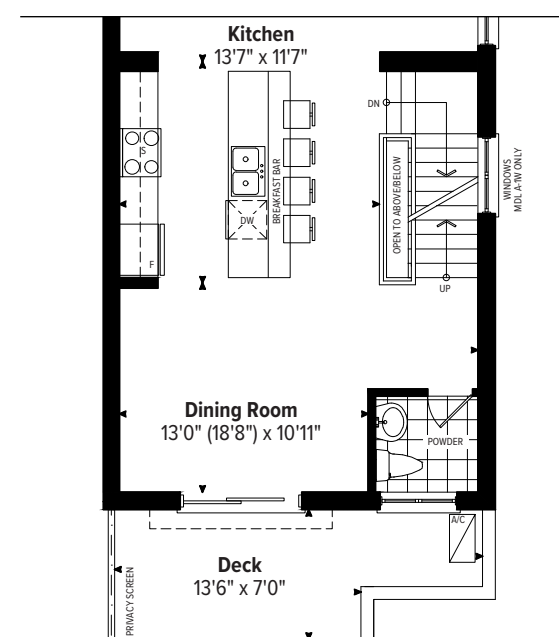

CHROMA

CHROMA

A-1
3 BEDROOM
2,126 SQ.FT.

ChromaByCentra.com

Left

Right

A-1

3 BEDROOM 2,126 SQ.FT.

includes 232 sq.ft. of finished basement area

4 BEDROOM OPTION

2,171 SQ.FT. (includes 277 sq.ft. of finished basement area)

BASEMENT FLOOR PLAN

GROUND LEVEL FLOOR PLAN

MAIN LEVEL FLOOR PLAN

UPPER LEVEL FLOOR PLAN

OPTIONAL BASEMENT FLOOR PLAN

OPTIONAL GROUND LEVEL FLOOR PLAN

OPTIONAL MAIN LEVEL FLOOR PLAN