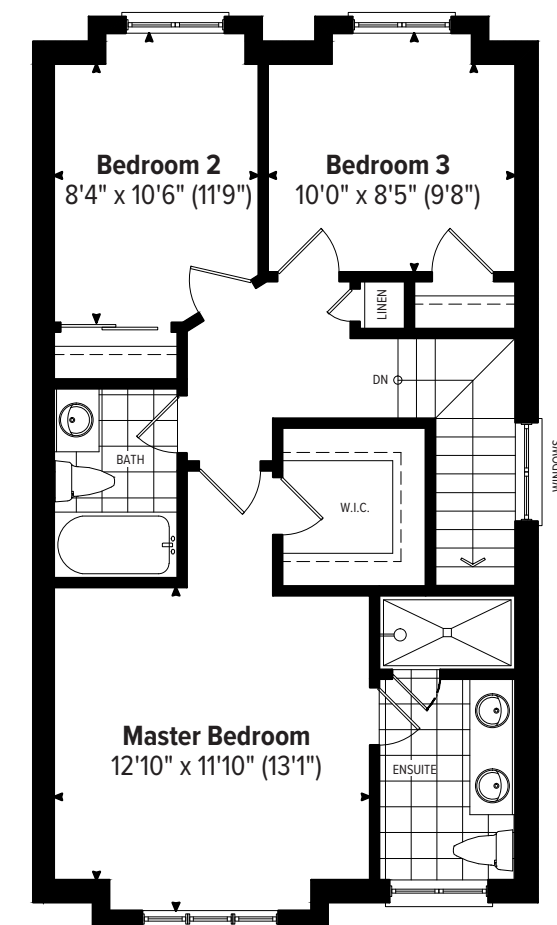

CHROMA

CHROMA

A-1
3 BEDROOM
2,126 SQ.FT.

ChromaByCentra.com

Left

Right

A-1

3 BEDROOM 2,126 SQ.FT.

includes 232 sq.ft. of finished basement area

4 BEDROOM OPTION

2,171 SQ.FT. (includes 277 sq.ft. of finished basement area)

BASEMENT FLOOR PLAN

GROUND LEVEL FLOOR PLAN

MAIN LEVEL FLOOR PLAN

UPPER LEVEL FLOOR PLAN

OPTIONAL BASEMENT FLOOR PLAN

OPTIONAL GROUND LEVEL FLOOR PLAN

OPTIONAL MAIN LEVEL FLOOR PLAN