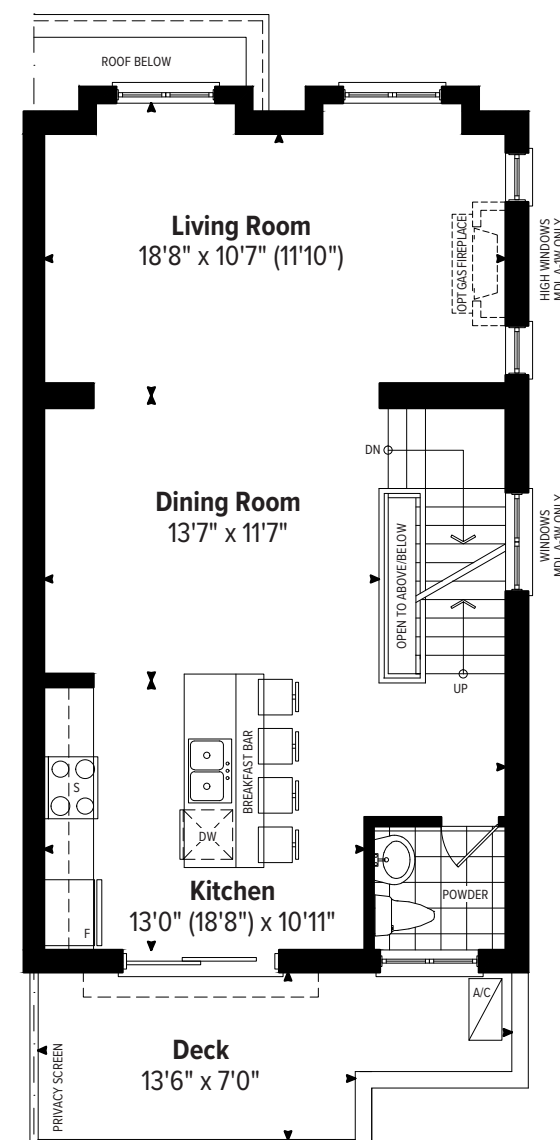

CHROMA

CHROMA

A-1
3 BEDROOM
2,126 SQ.FT.

ChromaByCentra.com

Left

Right

A-1

3 BEDROOM 2,126 SQ.FT.

includes 232 sq.ft. of finished basement area

4 BEDROOM OPTION

2,171 SQ.FT. (includes 277 sq.ft. of finished basement area)

BASEMENT FLOOR PLAN

GROUND LEVEL FLOOR PLAN

MAIN LEVEL FLOOR PLAN

UPPER LEVEL FLOOR PLAN

OPTIONAL BASEMENT FLOOR PLAN

OPTIONAL GROUND LEVEL FLOOR PLAN

OPTIONAL MAIN LEVEL FLOOR PLAN