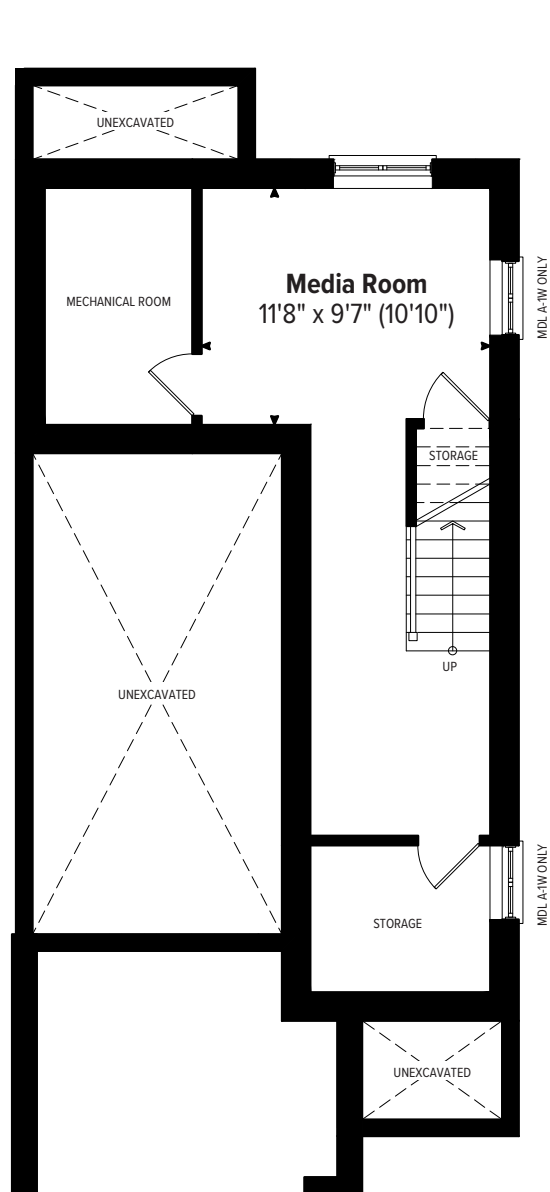

CHROMA

CHROMA

A-1
3 BEDROOM
2,126 SQ.FT.

ChromaByCentra.com

Left

Right

A-1

3 BEDROOM 2,126 SQ.FT.

includes 232 sq.ft. of finished basement area

4 BEDROOM OPTION

2,171 SQ.FT. (includes 277 sq.ft. of finished basement area)

BASEMENT FLOOR PLAN

GROUND LEVEL FLOOR PLAN

MAIN LEVEL FLOOR PLAN

UPPER LEVEL FLOOR PLAN

OPTIONAL BASEMENT FLOOR PLAN

OPTIONAL GROUND LEVEL FLOOR PLAN

OPTIONAL MAIN LEVEL FLOOR PLAN