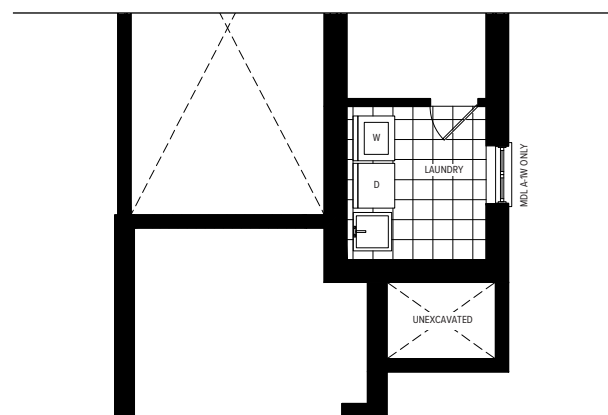

CHROMA

CHROMA

A-1
3 BEDROOM
2,126 SQ.FT.

ChromaByCentra.com

Left

Right

A-1

3 BEDROOM 2,126 SQ.FT.

includes 232 sq.ft. of finished basement area

4 BEDROOM OPTION

2,171 SQ.FT. (includes 277 sq.ft. of finished basement area)

BASEMENT FLOOR PLAN

GROUND LEVEL FLOOR PLAN

MAIN LEVEL FLOOR PLAN

UPPER LEVEL FLOOR PLAN

OPTIONAL BASEMENT FLOOR PLAN

OPTIONAL GROUND LEVEL FLOOR PLAN

OPTIONAL MAIN LEVEL FLOOR PLAN