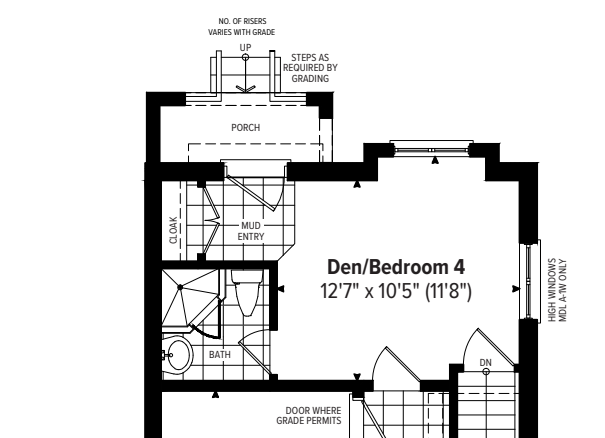

CHROMA

CHROMA

A-1
3 BEDROOM
2,126 SQ.FT.

ChromaByCentra.com

Left

Right

A-1

3 BEDROOM 2,126 SQ.FT.

includes 232 sq.ft. of finished basement area

4 BEDROOM OPTION

2,171 SQ.FT. (includes 277 sq.ft. of finished basement area)

BASEMENT FLOOR PLAN

GROUND LEVEL FLOOR PLAN

MAIN LEVEL FLOOR PLAN

UPPER LEVEL FLOOR PLAN

OPTIONAL BASEMENT FLOOR PLAN

OPTIONAL GROUND LEVEL FLOOR PLAN

OPTIONAL MAIN LEVEL FLOOR PLAN