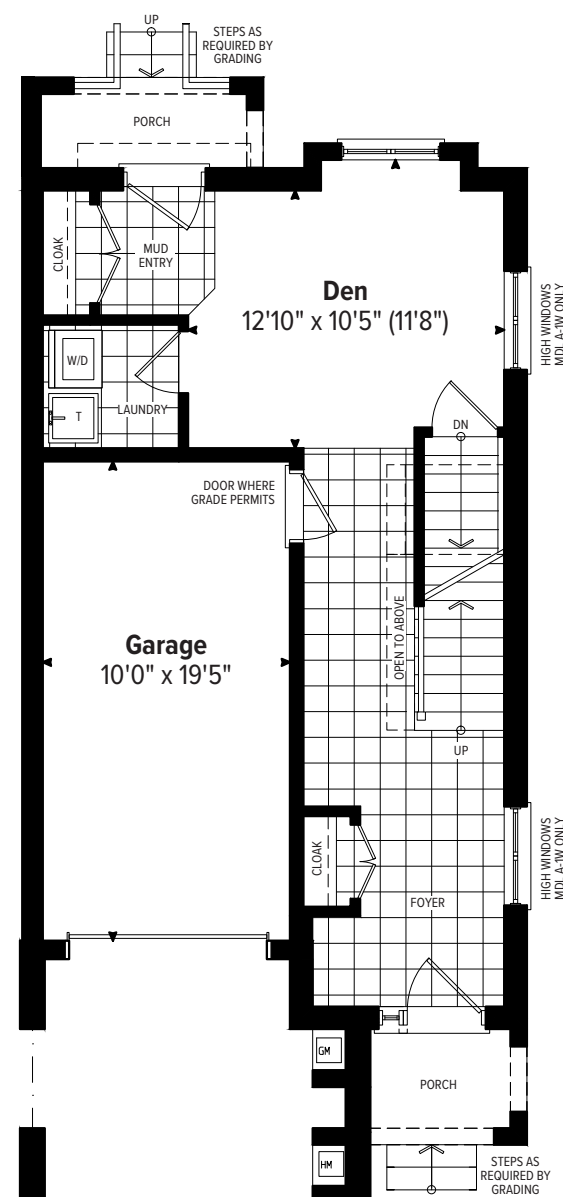

CHROMA

CHROMA

A-1
3 BEDROOM
2,126 SQ.FT.

ChromaByCentra.com

Left

Right

A-1

3 BEDROOM 2,126 SQ.FT.

includes 232 sq.ft. of finished basement area

4 BEDROOM OPTION

2,171 SQ.FT. (includes 277 sq.ft. of finished basement area)

BASEMENT FLOOR PLAN

GROUND LEVEL FLOOR PLAN

MAIN LEVEL FLOOR PLAN

UPPER LEVEL FLOOR PLAN

OPTIONAL BASEMENT FLOOR PLAN

OPTIONAL GROUND LEVEL FLOOR PLAN

OPTIONAL MAIN LEVEL FLOOR PLAN