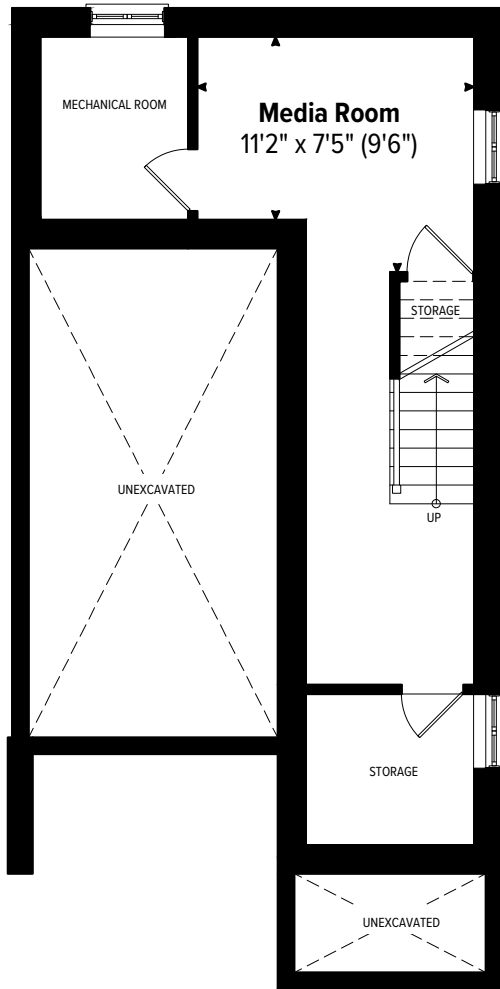

CHROMA

CHROMA

**B-1**  
**3 BEDROOM**  
**2,028 SQ.FT.**

[ChromaByCentra.com](http://ChromaByCentra.com)

Left

Right

**B1**

# 3 BEDROOM 2,028 SQ.FT.

includes 209 sq.ft. of finished basement area

4 BEDROOM OPTION

2,072 SQ.FT. (includes 253 sq.ft. of finished basement area)

**BASEMENT FLOOR PLAN**

**GROUND LEVEL FLOOR PLAN**

**MAIN LEVEL FLOOR PLAN**

**UPPER LEVEL FLOOR PLAN**

**OPTIONAL BASEMENT FLOOR PLAN**

**OPTIONAL GROUND LEVEL FLOOR PLAN**

**OPTIONAL MAIN LEVEL FLOOR PLAN**