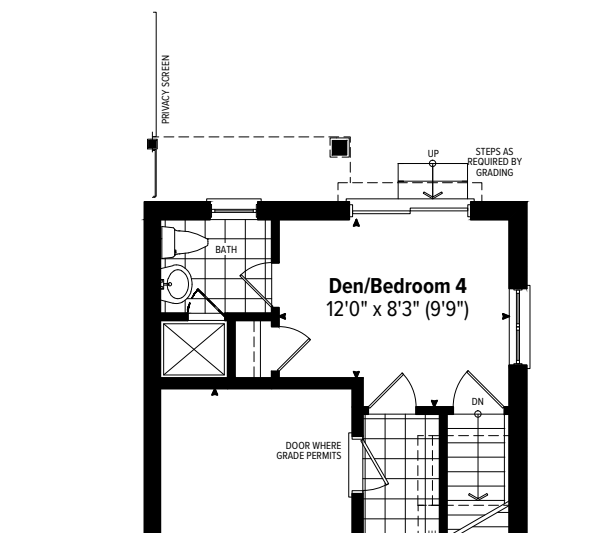

CHROMA

CHROMA

**B-1**  
**3 BEDROOM**  
**2,028 SQ.FT.**

[ChromaByCentra.com](http://ChromaByCentra.com)

Left

Right

**B1**

# 3 BEDROOM 2,028 SQ.FT.

includes 209 sq.ft. of finished basement area

4 BEDROOM OPTION

2,072 SQ.FT. (includes 253 sq.ft. of finished basement area)

**BASEMENT FLOOR PLAN**

**GROUND LEVEL FLOOR PLAN**

**MAIN LEVEL FLOOR PLAN**

**UPPER LEVEL FLOOR PLAN**

**OPTIONAL BASEMENT FLOOR PLAN**

**OPTIONAL GROUND LEVEL FLOOR PLAN**

**OPTIONAL MAIN LEVEL FLOOR PLAN**