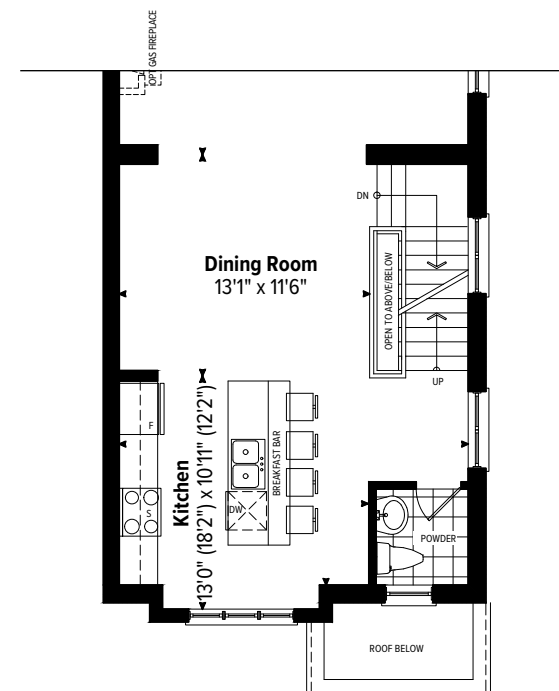

CHROMA

CHROMA

**B-1**  
**3 BEDROOM**  
**2,028 SQ.FT.**

[ChromaByCentra.com](http://ChromaByCentra.com)

Left

Right

**B1**

# 3 BEDROOM 2,028 SQ.FT.

includes 209 sq.ft. of finished basement area

4 BEDROOM OPTION

2,072 SQ.FT. (includes 253 sq.ft. of finished basement area)

**BASEMENT FLOOR PLAN**

**GROUND LEVEL FLOOR PLAN**

**MAIN LEVEL FLOOR PLAN**

**UPPER LEVEL FLOOR PLAN**

**OPTIONAL BASEMENT FLOOR PLAN**

**OPTIONAL GROUND LEVEL FLOOR PLAN**

**OPTIONAL MAIN LEVEL FLOOR PLAN**