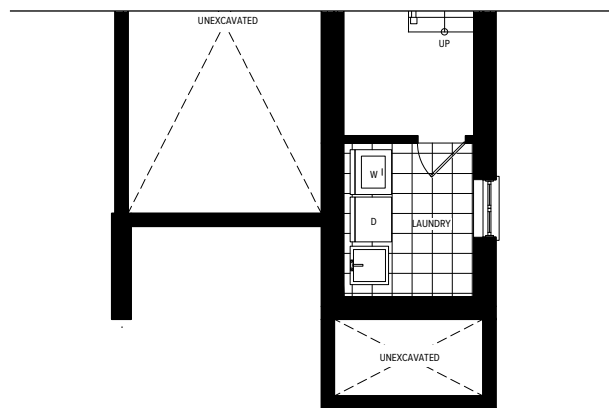

# 3 BEDROOM 2,028 SQ.FT.

includes 209 sq.ft. of finished basement area

4 BEDROOM OPTION

2,072 SQ.FT. (includes 253 sq.ft. of finished basement area)

**BASEMENT FLOOR PLAN**

**GROUND LEVEL FLOOR PLAN**

**MAIN LEVEL FLOOR PLAN**

**UPPER LEVEL FLOOR PLAN**

**OPTIONAL BASEMENT FLOOR PLAN**

**OPTIONAL GROUND LEVEL FLOOR PLAN**

**OPTIONAL MAIN LEVEL FLOOR PLAN**