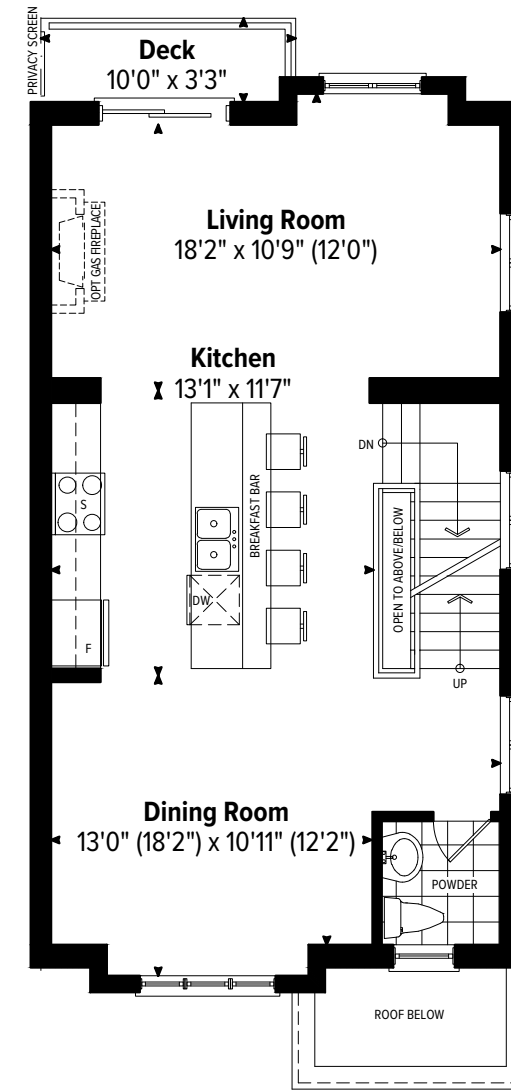

CHROMA

CHROMA

**B-1**  
**3 BEDROOM**  
**2,028 SQ.FT.**

[ChromaByCentra.com](http://ChromaByCentra.com)

Left

Right

**B1**

# 3 BEDROOM 2,028 SQ.FT.

includes 209 sq.ft. of finished basement area

4 BEDROOM OPTION

2,072 SQ.FT. (includes 253 sq.ft. of finished basement area)

**BASEMENT FLOOR PLAN**

**GROUND LEVEL FLOOR PLAN**

**MAIN LEVEL FLOOR PLAN**

**UPPER LEVEL FLOOR PLAN**

**OPTIONAL BASEMENT FLOOR PLAN**

**OPTIONAL GROUND LEVEL FLOOR PLAN**

**OPTIONAL MAIN LEVEL FLOOR PLAN**