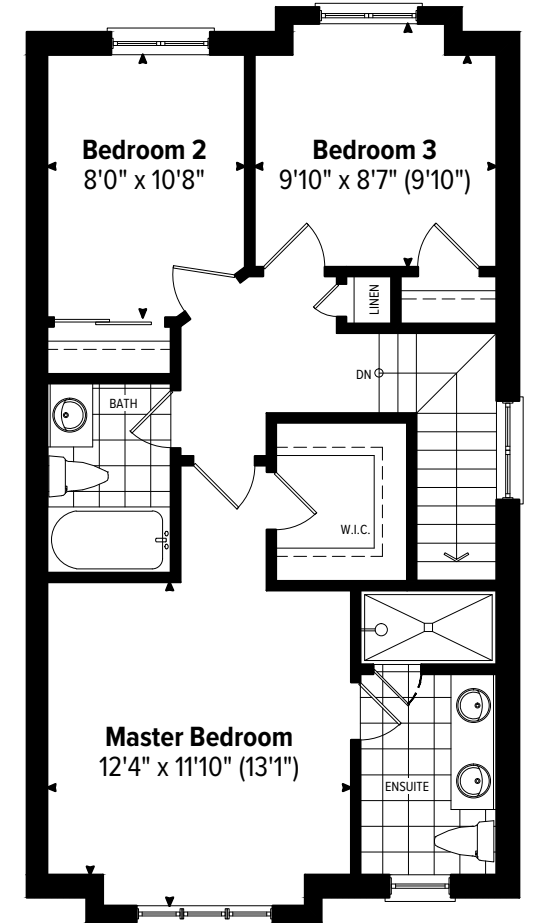

CHROMA

CHROMA

**B-1**  
**3 BEDROOM**  
**2,028 SQ.FT.**

[ChromaByCentra.com](http://ChromaByCentra.com)

Left

Right

**B1**

# 3 BEDROOM 2,028 SQ.FT.

includes 209 sq.ft. of finished basement area

4 BEDROOM OPTION

2,072 SQ.FT. (includes 253 sq.ft. of finished basement area)

**BASEMENT FLOOR PLAN**

**GROUND LEVEL FLOOR PLAN**

**MAIN LEVEL FLOOR PLAN**

**UPPER LEVEL FLOOR PLAN**

**OPTIONAL BASEMENT FLOOR PLAN**

**OPTIONAL GROUND LEVEL FLOOR PLAN**

**OPTIONAL MAIN LEVEL FLOOR PLAN**