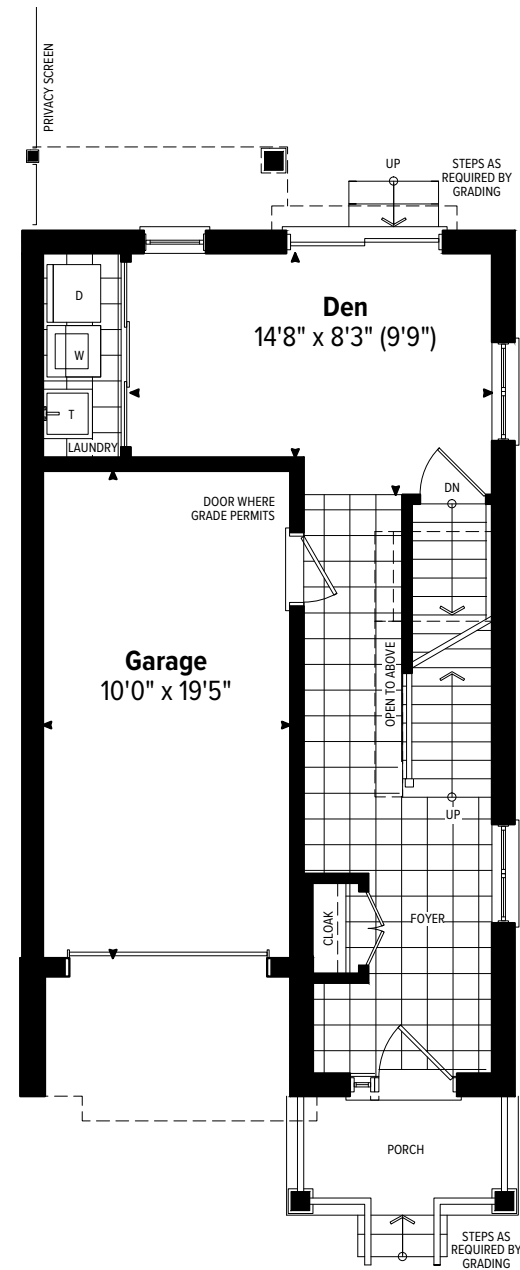

CHROMA

CHROMA

**B-1**  
**3 BEDROOM**  
**2,028 SQ.FT.**

[ChromaByCentra.com](http://ChromaByCentra.com)

Left

Right

**B1**

# 3 BEDROOM 2,028 SQ.FT.

includes 209 sq.ft. of finished basement area

4 BEDROOM OPTION

2,072 SQ.FT. (includes 253 sq.ft. of finished basement area)

**BASEMENT FLOOR PLAN**

**GROUND LEVEL FLOOR PLAN**

**MAIN LEVEL FLOOR PLAN**

**UPPER LEVEL FLOOR PLAN**

**OPTIONAL BASEMENT FLOOR PLAN**

**OPTIONAL GROUND LEVEL FLOOR PLAN**

**OPTIONAL MAIN LEVEL FLOOR PLAN**