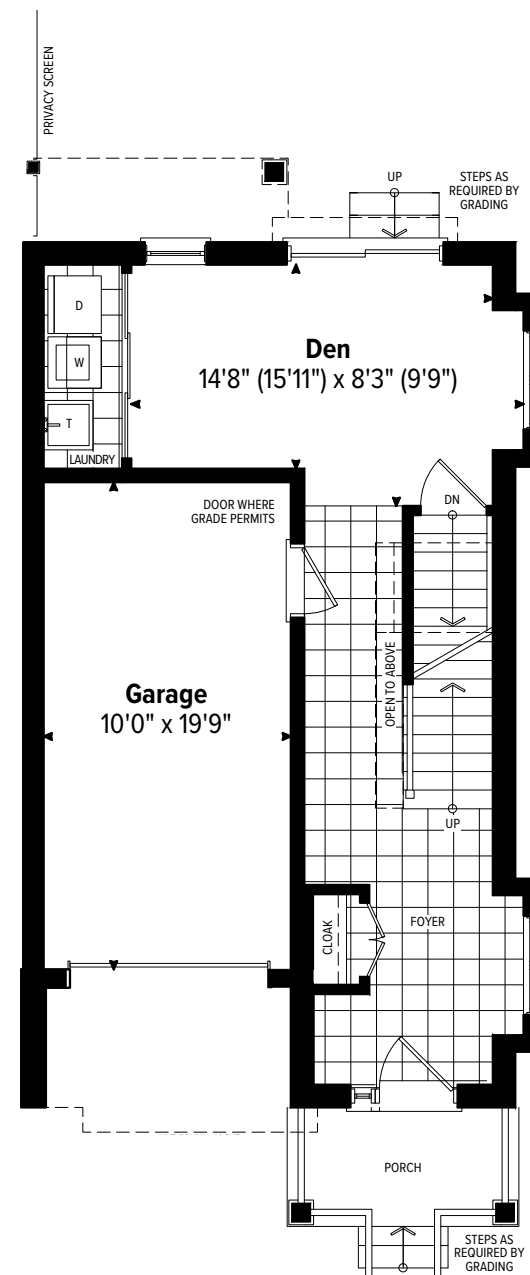

CHROMA

CHROMA

**B-2**  
**3 BEDROOM**  
**2,054 SQ.FT.**

[ChromaByCentra.com](http://ChromaByCentra.com)

Left

Right

**B2**

# 3 BEDROOM 2,054 SQ.FT.

includes 208 sq.ft. of finished basement area

4 BEDROOM OPTION

2,108 SQ.FT. (includes 262 sq.ft. of finished basement area)

**BASEMENT FLOOR PLAN**

**GROUND LEVEL FLOOR PLAN**

**MAIN LEVEL FLOOR PLAN**

**UPPER LEVEL FLOOR PLAN**

**OPTIONAL BASEMENT FLOOR PLAN**

**OPTIONAL GROUND LEVEL FLOOR PLAN**

**OPTIONAL MAIN LEVEL FLOOR PLAN**