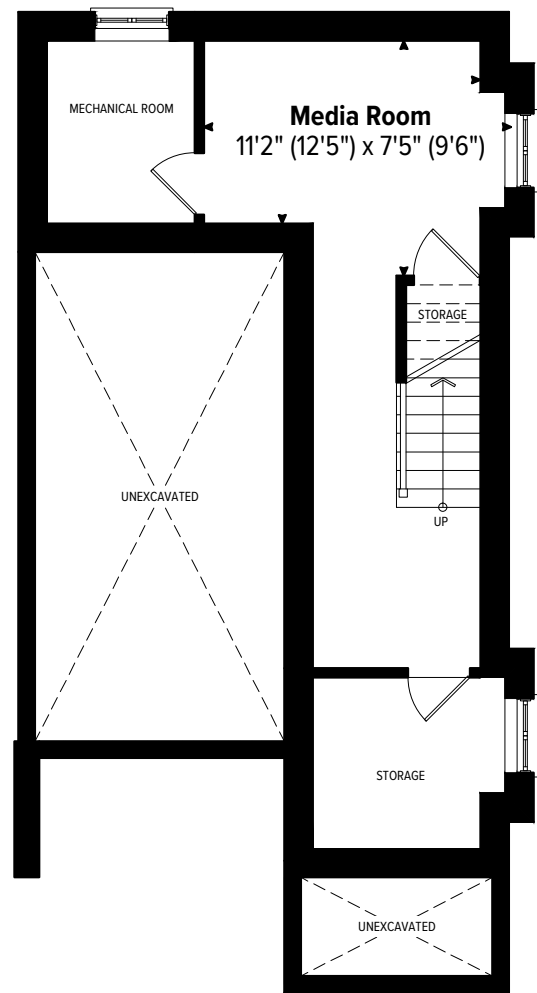

CHROMA

CHROMA

**B-2**  
**3 BEDROOM**  
**2,054 SQ.FT.**

[ChromaByCentra.com](http://ChromaByCentra.com)

Left

Right

**B2**

# 3 BEDROOM 2,054 SQ.FT.

includes 208 sq.ft. of finished basement area

4 BEDROOM OPTION

2,108 SQ.FT. (includes 262 sq.ft. of finished basement area)

**BASEMENT FLOOR PLAN**

**GROUND LEVEL FLOOR PLAN**

**MAIN LEVEL FLOOR PLAN**

**UPPER LEVEL FLOOR PLAN**

**OPTIONAL BASEMENT FLOOR PLAN**

**OPTIONAL GROUND LEVEL FLOOR PLAN**

**OPTIONAL MAIN LEVEL FLOOR PLAN**