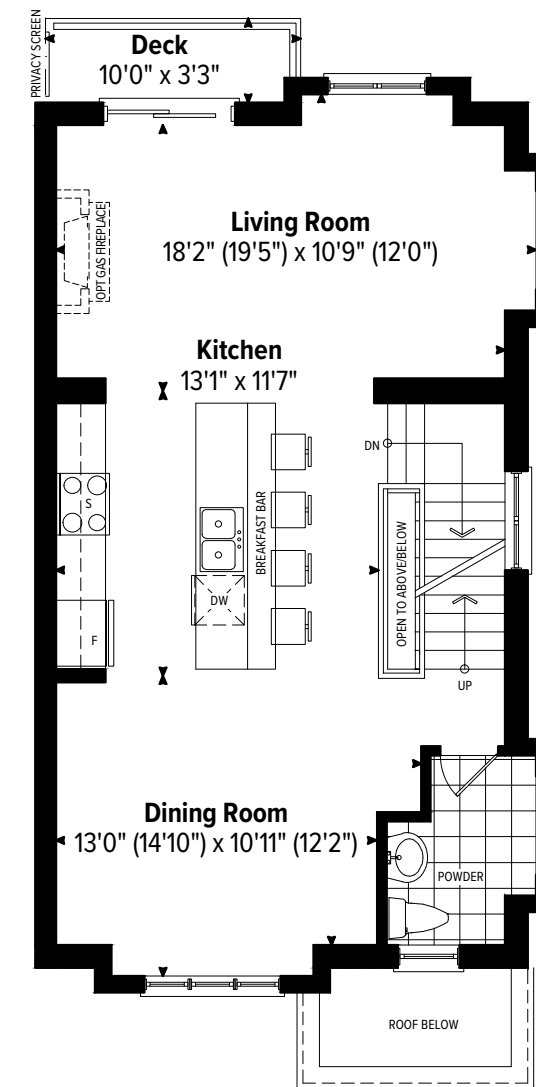

CHROMA

CHROMA

**B-2**  
**3 BEDROOM**  
**2,054 SQ.FT.**

[ChromaByCentra.com](http://ChromaByCentra.com)

Left

Right

**B2**

# 3 BEDROOM 2,054 SQ.FT.

includes 208 sq.ft. of finished basement area

4 BEDROOM OPTION

2,108 SQ.FT. (includes 262 sq.ft. of finished basement area)

**BASEMENT FLOOR PLAN**

**GROUND LEVEL FLOOR PLAN**

**MAIN LEVEL FLOOR PLAN**

**UPPER LEVEL FLOOR PLAN**

**OPTIONAL BASEMENT FLOOR PLAN**

**OPTIONAL GROUND LEVEL FLOOR PLAN**

**OPTIONAL MAIN LEVEL FLOOR PLAN**