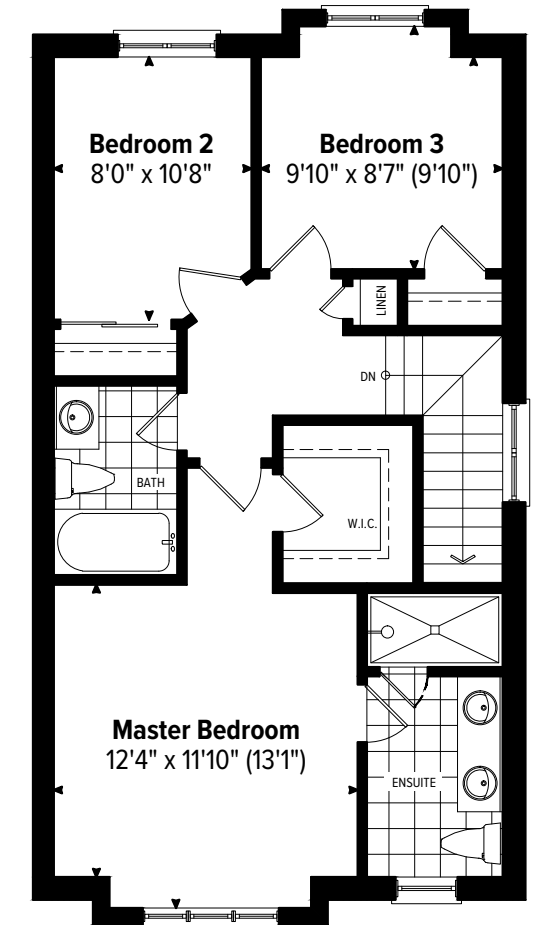

CHROMA

CHROMA

**B-2**  
**3 BEDROOM**  
**2,054 SQ.FT.**

[ChromaByCentra.com](http://ChromaByCentra.com)

Left

Right

**B2**

# 3 BEDROOM 2,054 SQ.FT.

includes 208 sq.ft. of finished basement area

4 BEDROOM OPTION

2,108 SQ.FT. (includes 262 sq.ft. of finished basement area)

**BASEMENT FLOOR PLAN**

**GROUND LEVEL FLOOR PLAN**

**MAIN LEVEL FLOOR PLAN**

**UPPER LEVEL FLOOR PLAN**

**OPTIONAL BASEMENT FLOOR PLAN**

**OPTIONAL GROUND LEVEL FLOOR PLAN**

**OPTIONAL MAIN LEVEL FLOOR PLAN**