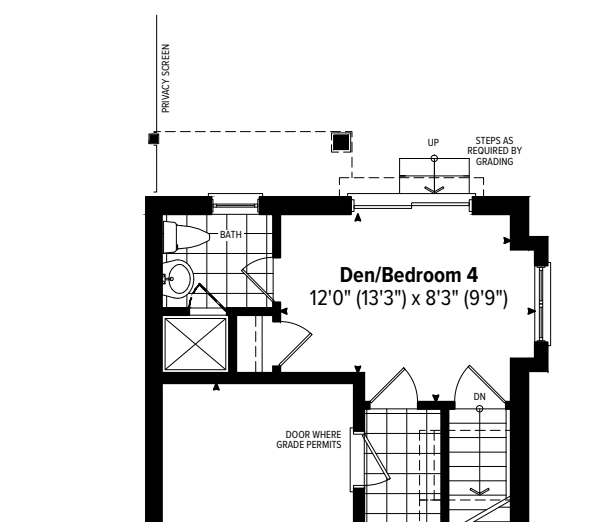

CHROMA

CHROMA

**B-2**  
**3 BEDROOM**  
**2,054 SQ.FT.**

[ChromaByCentra.com](http://ChromaByCentra.com)

Left

Right

**B2**

# 3 BEDROOM 2,054 SQ.FT.

includes 208 sq.ft. of finished basement area

4 BEDROOM OPTION

2,108 SQ.FT. (includes 262 sq.ft. of finished basement area)

**BASEMENT FLOOR PLAN**

**GROUND LEVEL FLOOR PLAN**

**MAIN LEVEL FLOOR PLAN**

**UPPER LEVEL FLOOR PLAN**

**OPTIONAL BASEMENT FLOOR PLAN**

**OPTIONAL GROUND LEVEL FLOOR PLAN**

**OPTIONAL MAIN LEVEL FLOOR PLAN**