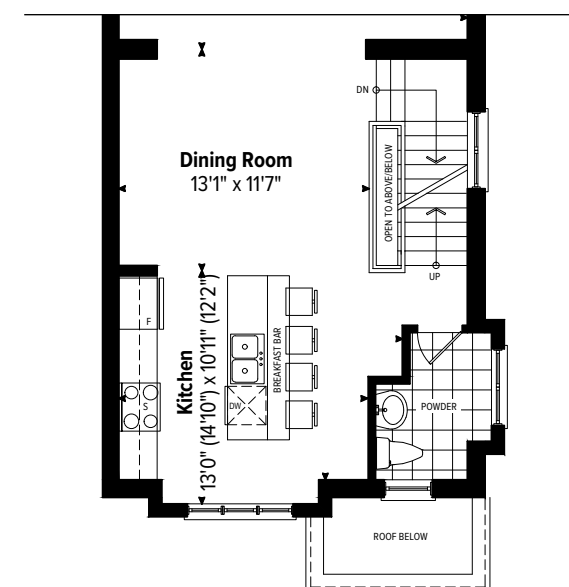

CHROMA

CHROMA

**B-2**  
**3 BEDROOM**  
**2,054 SQ.FT.**

[ChromaByCentra.com](http://ChromaByCentra.com)

Left

Right

**B2**

# 3 BEDROOM 2,054 SQ.FT.

includes 208 sq.ft. of finished basement area

4 BEDROOM OPTION

2,108 SQ.FT. (includes 262 sq.ft. of finished basement area)

**BASEMENT FLOOR PLAN**

**GROUND LEVEL FLOOR PLAN**

**MAIN LEVEL FLOOR PLAN**

**UPPER LEVEL FLOOR PLAN**

**OPTIONAL BASEMENT FLOOR PLAN**

**OPTIONAL GROUND LEVEL FLOOR PLAN**

**OPTIONAL MAIN LEVEL FLOOR PLAN**