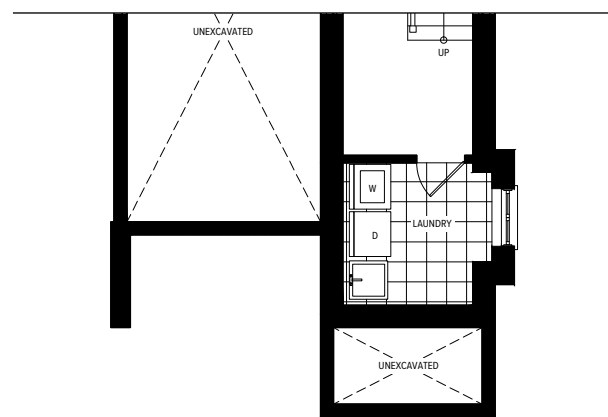

CHROMA

CHROMA

**B-2**  
**3 BEDROOM**  
**2,054 SQ.FT.**

[ChromaByCentra.com](http://ChromaByCentra.com)

Left

Right

**B2**

# 3 BEDROOM 2,054 SQ.FT.

includes 208 sq.ft. of finished basement area

4 BEDROOM OPTION

2,108 SQ.FT. (includes 262 sq.ft. of finished basement area)

**BASEMENT FLOOR PLAN**

**GROUND LEVEL FLOOR PLAN**

**MAIN LEVEL FLOOR PLAN**

**UPPER LEVEL FLOOR PLAN**

**OPTIONAL BASEMENT FLOOR PLAN**

**OPTIONAL GROUND LEVEL FLOOR PLAN**

**OPTIONAL MAIN LEVEL FLOOR PLAN**