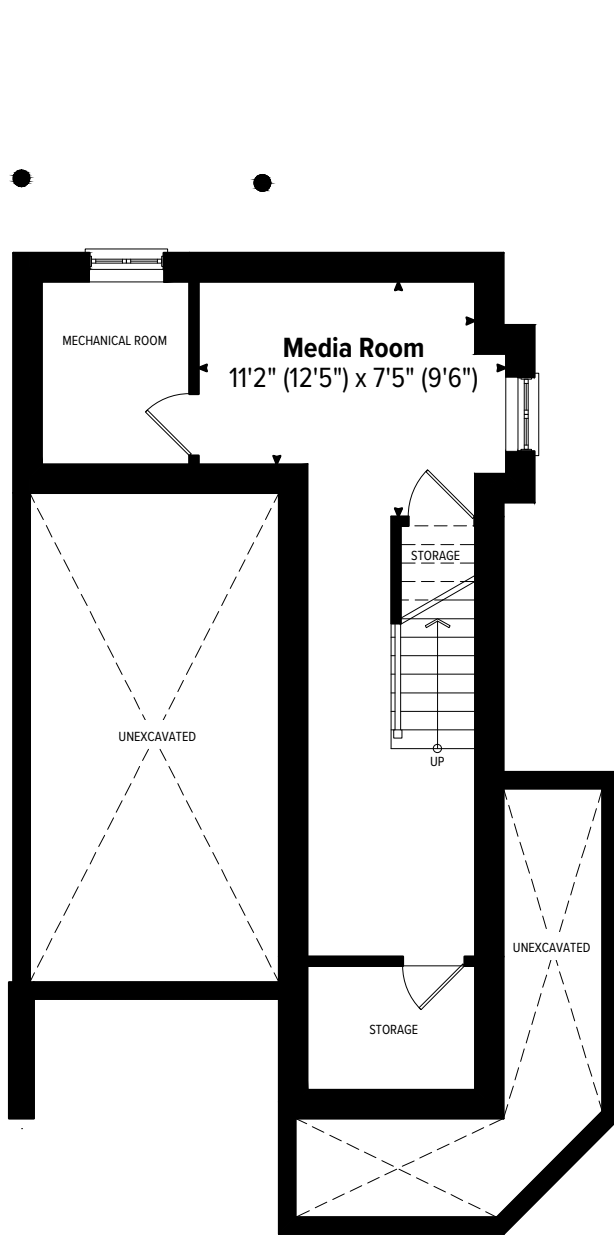

CHROMA

CHROMA

**B-3**  
**3 BEDROOM**  
**2,064 SQ.FT.**

[ChromaByCentra.com](https://ChromaByCentra.com)

Left

Right

**B3**

# 3 BEDROOM 2,064 SQ.FT.

includes 223 sq.ft. of finished basement area

4 BEDROOM OPTION

2,064 SQ.FT. (includes 223 sq.ft. of finished basement area)

**BASEMENT FLOOR PLAN**

**GROUND LEVEL FLOOR PLAN**

**MAIN LEVEL FLOOR PLAN**

**UPPER LEVEL FLOOR PLAN**

**OPTIONAL BASEMENT FLOOR PLAN**

**OPTIONAL GROUND LEVEL FLOOR PLAN**

**OPTIONAL MAIN LEVEL FLOOR PLAN**