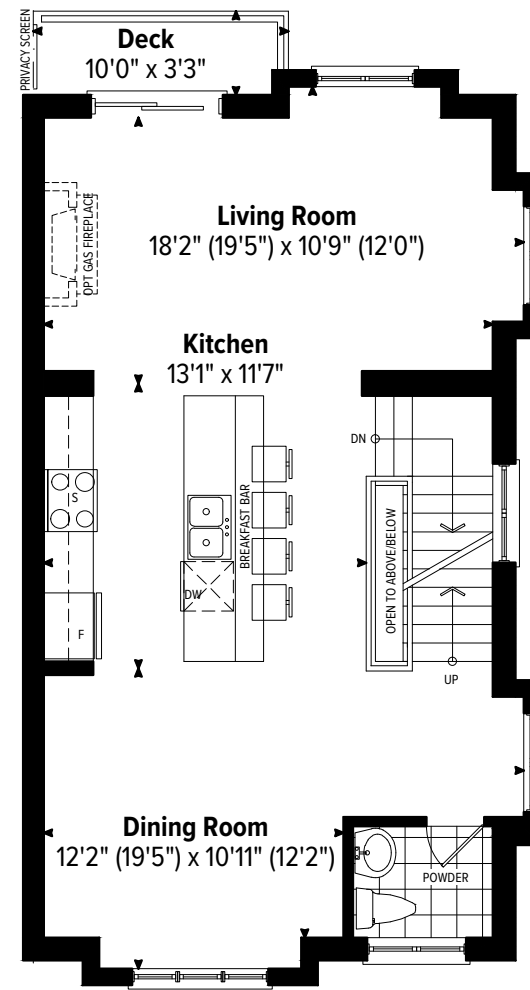

CHROMA

CHROMA

**B-3**  
**3 BEDROOM**  
**2,064 SQ.FT.**

[ChromaByCentra.com](https://ChromaByCentra.com)

Left

Right

**B3**

# 3 BEDROOM 2,064 SQ.FT.

includes 223 sq.ft. of finished basement area

4 BEDROOM OPTION

2,064 SQ.FT. (includes 223 sq.ft. of finished basement area)

**BASEMENT FLOOR PLAN**

**GROUND LEVEL FLOOR PLAN**

**MAIN LEVEL FLOOR PLAN**

**UPPER LEVEL FLOOR PLAN**

**OPTIONAL BASEMENT FLOOR PLAN**

**OPTIONAL GROUND LEVEL FLOOR PLAN**

**OPTIONAL MAIN LEVEL FLOOR PLAN**