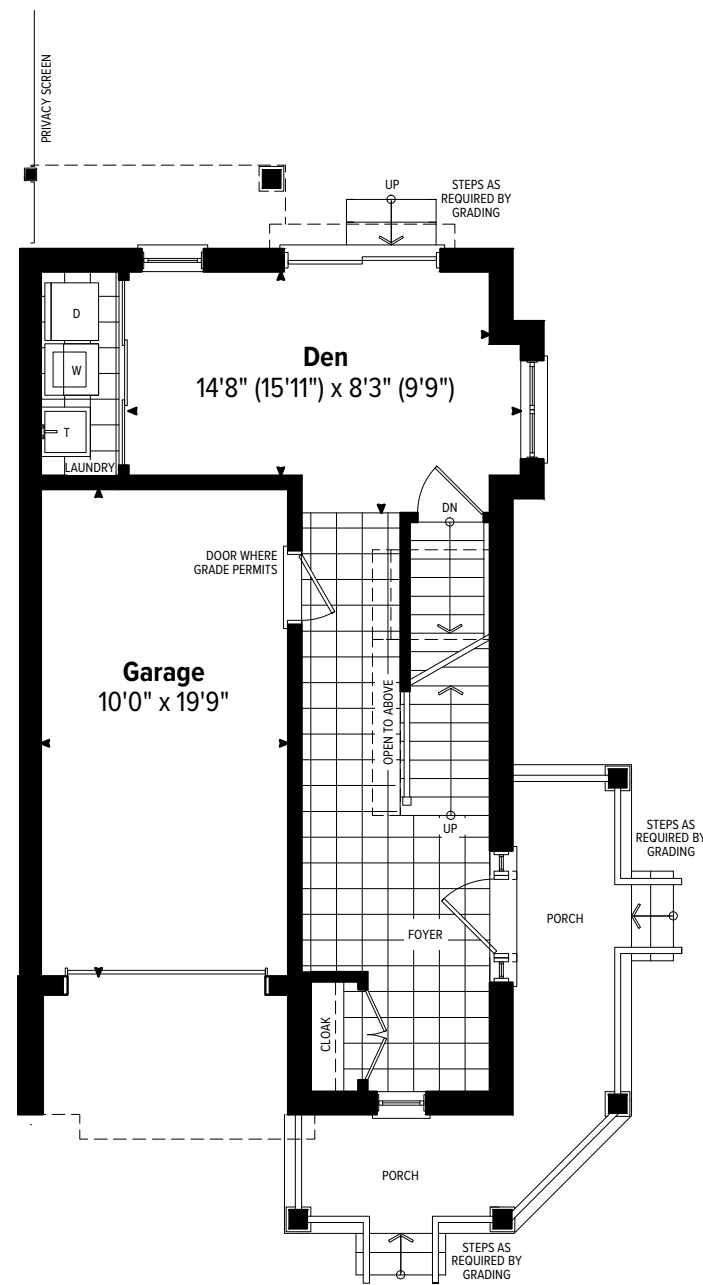

CHROMA

CHROMA

**B-3**  
**3 BEDROOM**  
**2,064 SQ.FT.**

[ChromaByCentra.com](https://ChromaByCentra.com)

Left

Right

**B3**

# 3 BEDROOM 2,064 SQ.FT.

includes 223 sq.ft. of finished basement area

4 BEDROOM OPTION

2,064 SQ.FT. (includes 223 sq.ft. of finished basement area)

**BASEMENT FLOOR PLAN**

**GROUND LEVEL FLOOR PLAN**

**MAIN LEVEL FLOOR PLAN**

**UPPER LEVEL FLOOR PLAN**

**OPTIONAL BASEMENT FLOOR PLAN**

**OPTIONAL GROUND LEVEL FLOOR PLAN**

**OPTIONAL MAIN LEVEL FLOOR PLAN**