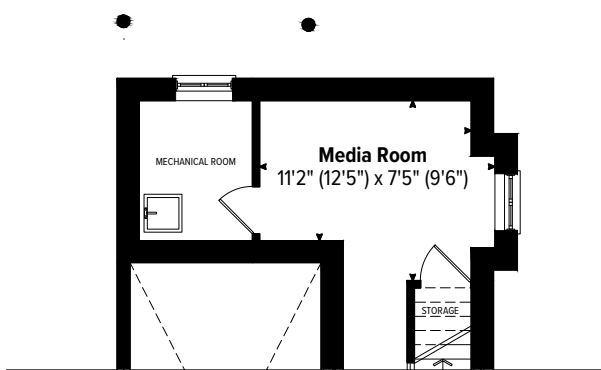

CHROMA

CHROMA

**B-3**  
**3 BEDROOM**  
**2,064 SQ.FT.**

[ChromaByCentra.com](https://ChromaByCentra.com)

Left

Right

**B3**

# 3 BEDROOM 2,064 SQ.FT.

includes 223 sq.ft. of finished basement area

4 BEDROOM OPTION

2,064 SQ.FT. (includes 223 sq.ft. of finished basement area)

**BASEMENT FLOOR PLAN**

**GROUND LEVEL FLOOR PLAN**

**MAIN LEVEL FLOOR PLAN**

**UPPER LEVEL FLOOR PLAN**

**OPTIONAL BASEMENT FLOOR PLAN**

**OPTIONAL GROUND LEVEL FLOOR PLAN**

**OPTIONAL MAIN LEVEL FLOOR PLAN**