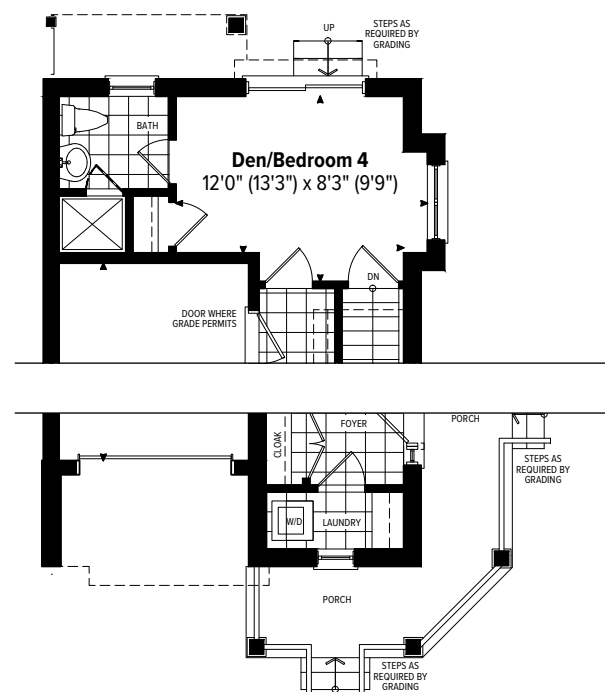

CHROMA

CHROMA

**B-3**  
**3 BEDROOM**  
**2,064 SQ.FT.**

[ChromaByCentra.com](https://ChromaByCentra.com)

Left

Right

**B3**

# 3 BEDROOM 2,064 SQ.FT.

includes 223 sq.ft. of finished basement area

4 BEDROOM OPTION

2,064 SQ.FT. (includes 223 sq.ft. of finished basement area)

**BASEMENT FLOOR PLAN**

**GROUND LEVEL FLOOR PLAN**

**MAIN LEVEL FLOOR PLAN**

**UPPER LEVEL FLOOR PLAN**

**OPTIONAL BASEMENT FLOOR PLAN**

**OPTIONAL GROUND LEVEL FLOOR PLAN**

**OPTIONAL MAIN LEVEL FLOOR PLAN**