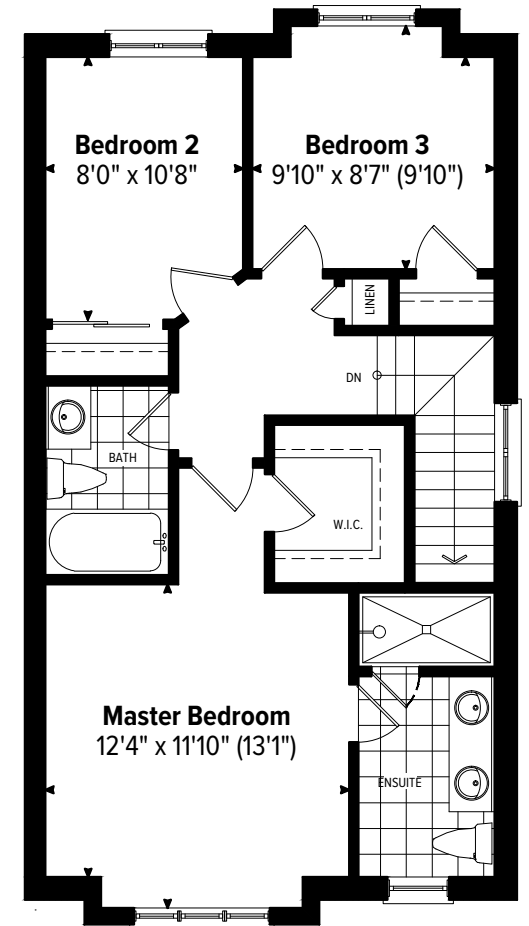

CHROMA

CHROMA

**B-3**  
**3 BEDROOM**  
**2,064 SQ.FT.**

[ChromaByCentra.com](https://ChromaByCentra.com)

Left

Right

**B3**

# 3 BEDROOM 2,064 SQ.FT.

includes 223 sq.ft. of finished basement area

4 BEDROOM OPTION

2,064 SQ.FT. (includes 223 sq.ft. of finished basement area)

**BASEMENT FLOOR PLAN**

**GROUND LEVEL FLOOR PLAN**

**MAIN LEVEL FLOOR PLAN**

**UPPER LEVEL FLOOR PLAN**

**OPTIONAL BASEMENT FLOOR PLAN**

**OPTIONAL GROUND LEVEL FLOOR PLAN**

**OPTIONAL MAIN LEVEL FLOOR PLAN**