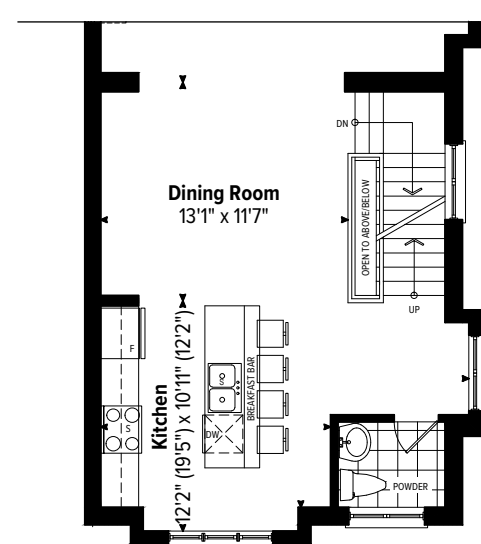

CHROMA

CHROMA

**B-3**  
**3 BEDROOM**  
**2,064 SQ.FT.**

[ChromaByCentra.com](https://ChromaByCentra.com)

Left

Right

**B3**

# 3 BEDROOM 2,064 SQ.FT.

includes 223 sq.ft. of finished basement area

4 BEDROOM OPTION

2,064 SQ.FT. (includes 223 sq.ft. of finished basement area)

**BASEMENT FLOOR PLAN**

**GROUND LEVEL FLOOR PLAN**

**MAIN LEVEL FLOOR PLAN**

**UPPER LEVEL FLOOR PLAN**

**OPTIONAL BASEMENT FLOOR PLAN**

**OPTIONAL GROUND LEVEL FLOOR PLAN**

**OPTIONAL MAIN LEVEL FLOOR PLAN**