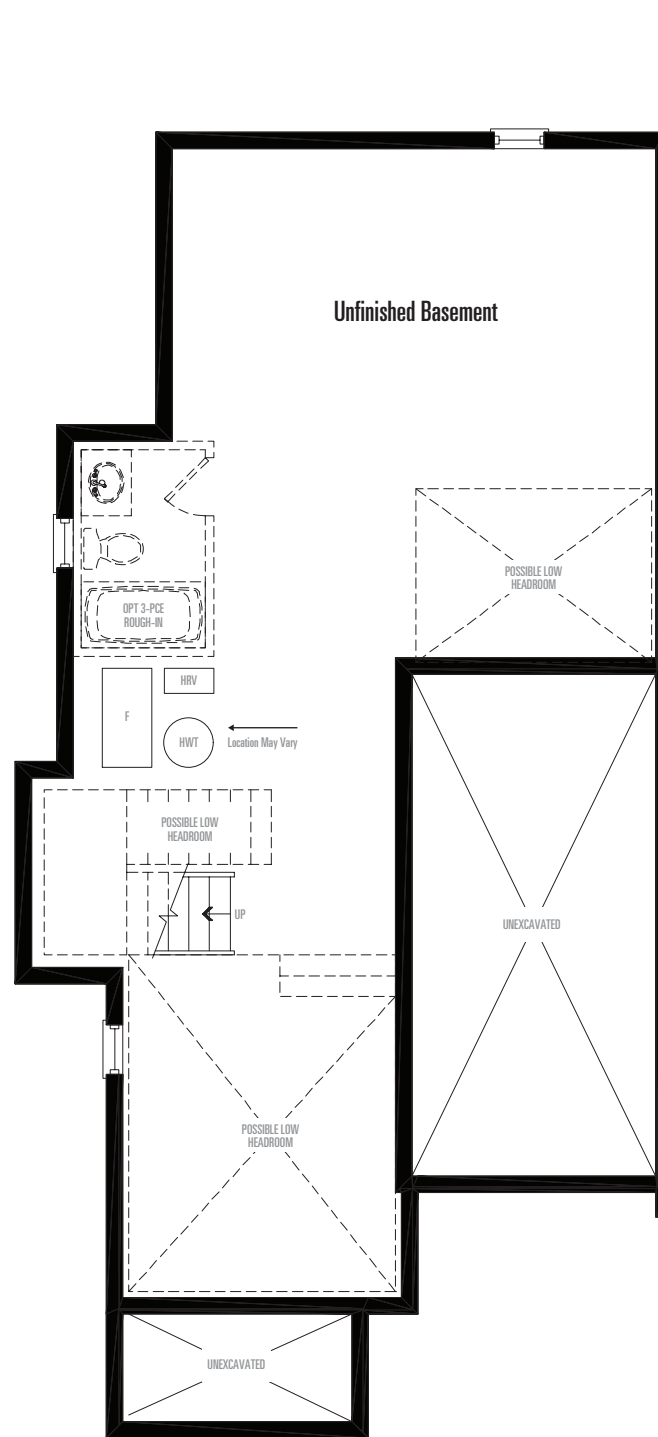

UPCOUNTRY TOWNS

SD-2
4 BEDROOM
2,876 SQ.FT.

BASEMENT FLOOR PLAN

LOWER FLOOR PLAN

MAIN FLOOR PLAN

UPPER FLOOR PLAN