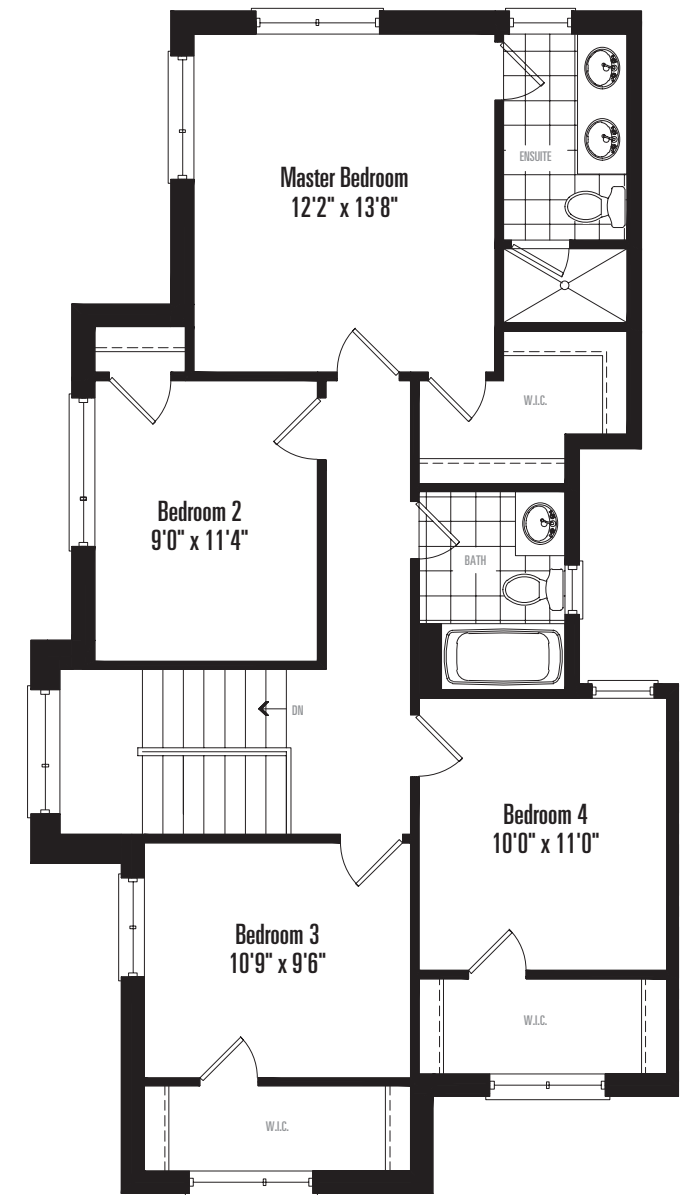

UPCOUNTRY TOWNS

SD-2
4 BEDROOM
2,876 SQ.FT.

BASEMENT FLOOR PLAN

LOWER FLOOR PLAN

MAIN FLOOR PLAN

UPPER FLOOR PLAN