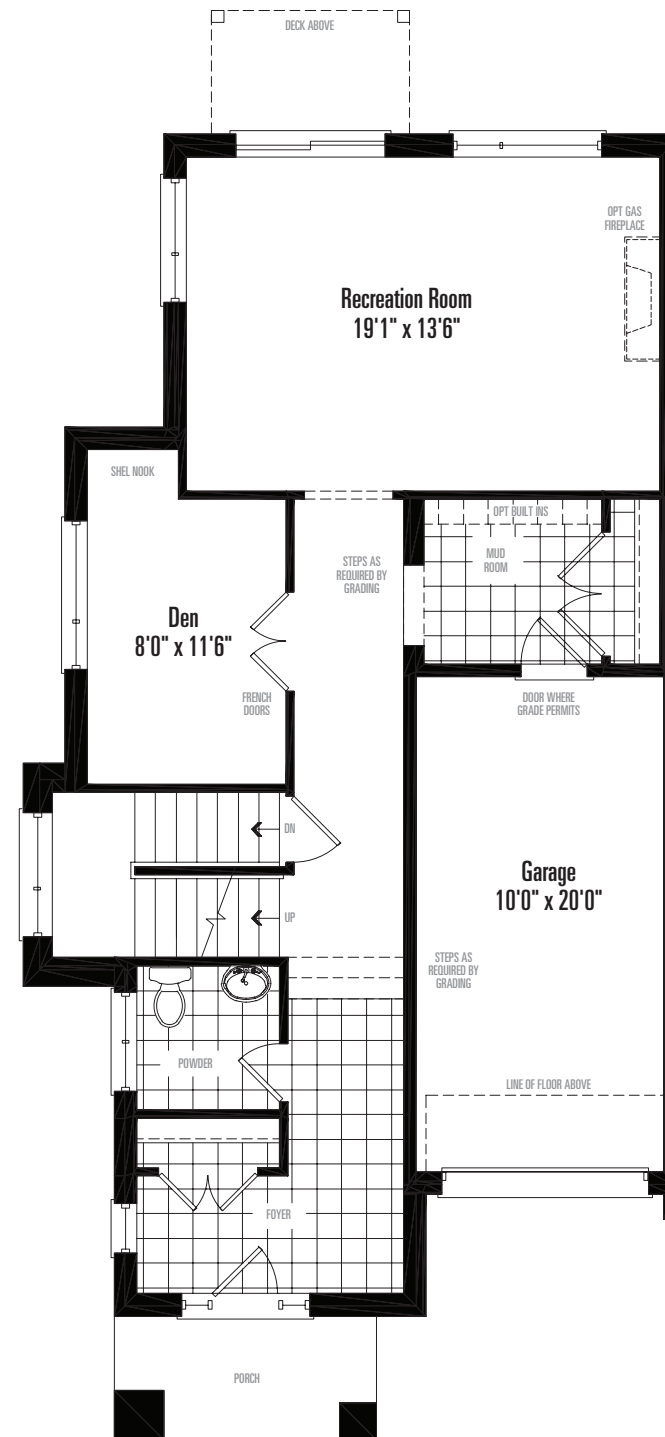

UPCOUNTRY TOWNS

SD-2
4 BEDROOM
2,876 SQ.FT.

BASEMENT FLOOR PLAN

LOWER FLOOR PLAN

MAIN FLOOR PLAN

UPPER FLOOR PLAN