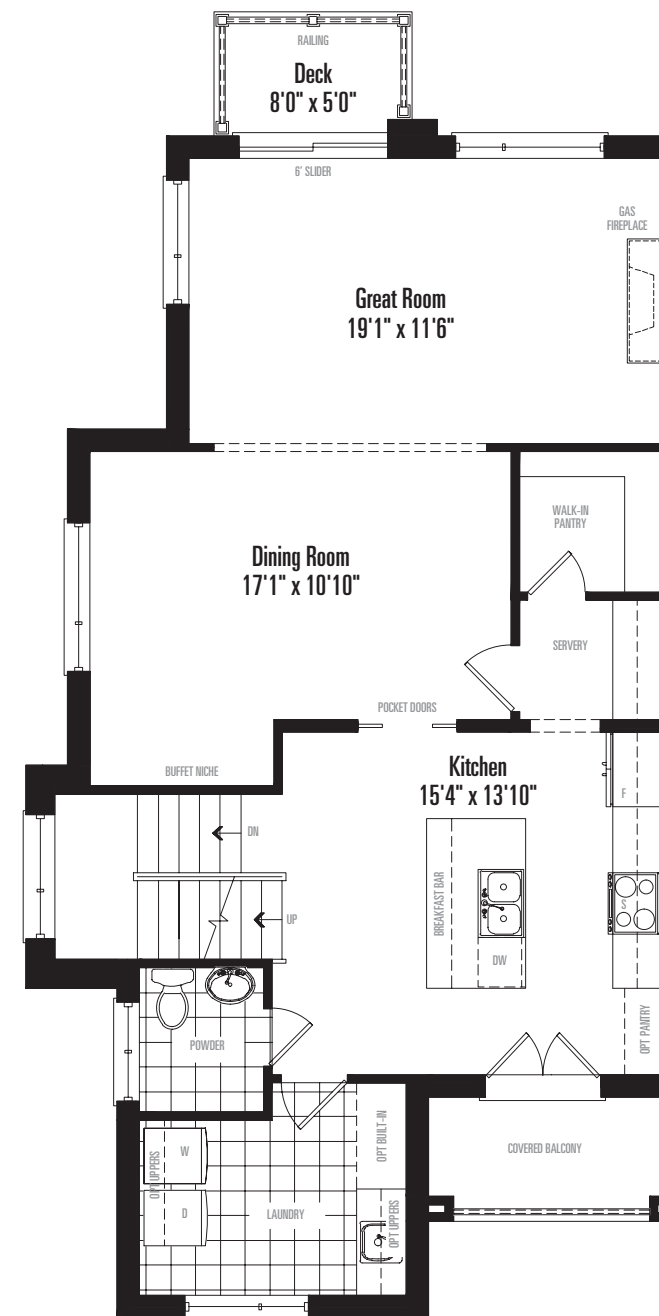

UPCOUNTRY TOWNS

SD-2
4 BEDROOM
2,876 SQ.FT.

BASEMENT FLOOR PLAN

LOWER FLOOR PLAN

MAIN FLOOR PLAN

UPPER FLOOR PLAN