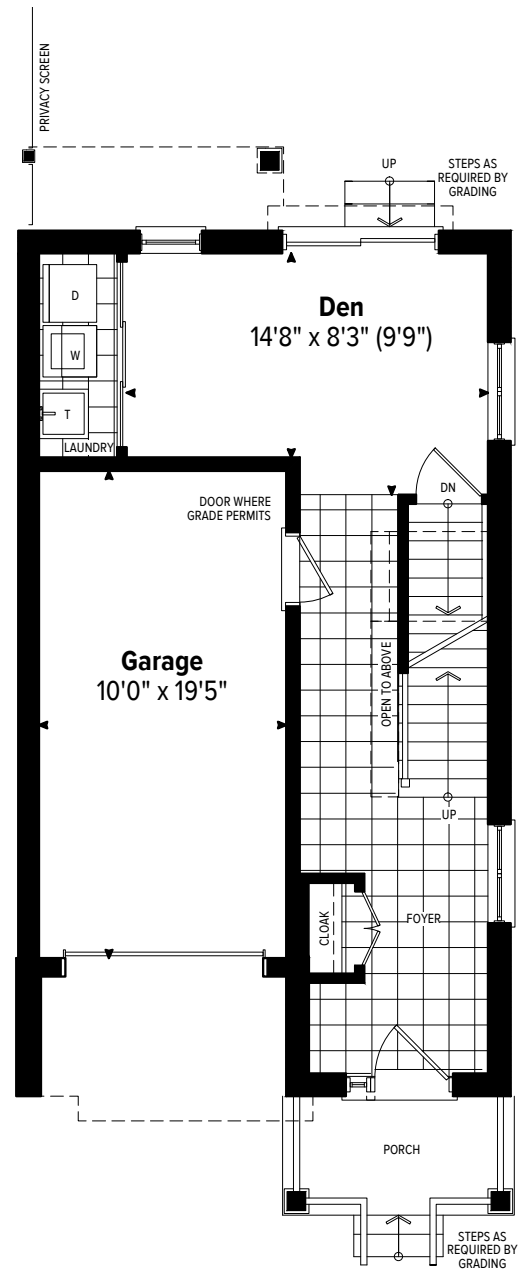

CHROMA

CHROMA

B-1
3 BEDROOM
1,819 SQ.FT.

ChromaByCentra.com

B-1 Left

B-2 Right

3 BEDROOM 1,819 SQ.FT.

4 BEDROOM OPTION
1,876 SQ.FT. (includes 57 sq.ft. of finished area in basement)

BASEMENT FLOOR PLAN

GROUND LEVEL FLOOR PLAN

MAIN LEVEL FLOOR PLAN

UPPER LEVEL FLOOR PLAN

OPTIONAL BASEMENT FLOOR PLAN

OPTIONAL GROUND LEVEL FLOOR PLAN

OPTIONAL MAIN LEVEL FLOOR PLAN