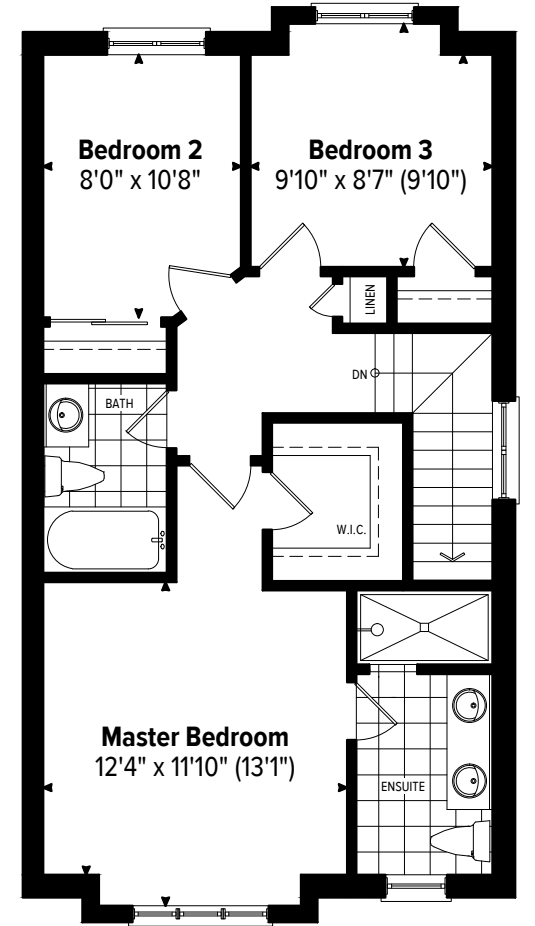

CHROMA

CHROMA

B-1
3 BEDROOM
1,819 SQ.FT.

ChromaByCentra.com

B-1 Left

B-2 Right

3 BEDROOM 1,819 SQ.FT.

4 BEDROOM OPTION
1,876 SQ.FT. (includes 57 sq.ft. of finished area in basement)

BASEMENT FLOOR PLAN

GROUND LEVEL FLOOR PLAN

MAIN LEVEL FLOOR PLAN

UPPER LEVEL FLOOR PLAN

OPTIONAL BASEMENT FLOOR PLAN

OPTIONAL GROUND LEVEL FLOOR PLAN

OPTIONAL MAIN LEVEL FLOOR PLAN