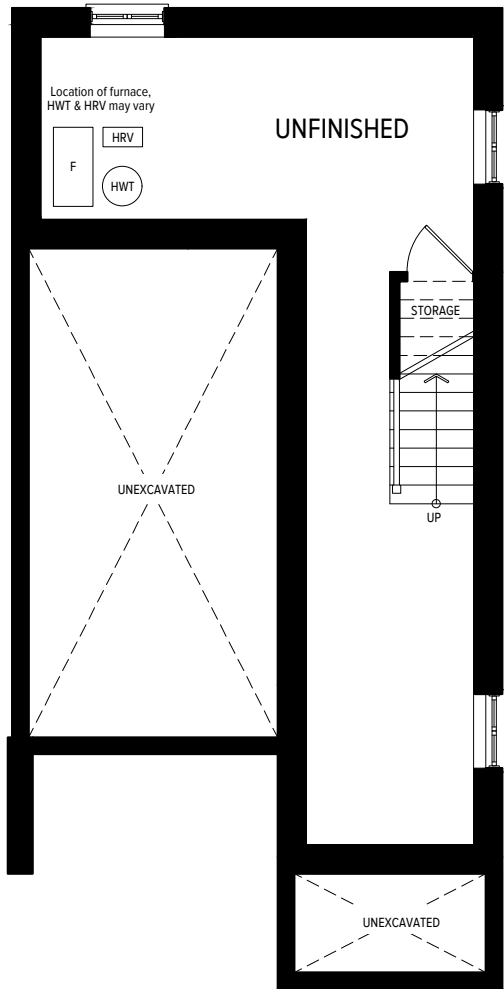

CHROMA

CHROMA

B-1
3 BEDROOM
1,819 SQ.FT.

ChromaByCentra.com

B-1 Left

B-2 Right

3 BEDROOM 1,819 SQ.FT.

4 BEDROOM OPTION
1,876 SQ.FT. (includes 57 sq.ft. of finished area in basement)

BASEMENT FLOOR PLAN

GROUND LEVEL FLOOR PLAN

MAIN LEVEL FLOOR PLAN

UPPER LEVEL FLOOR PLAN

OPTIONAL BASEMENT FLOOR PLAN

OPTIONAL GROUND LEVEL FLOOR PLAN

OPTIONAL MAIN LEVEL FLOOR PLAN