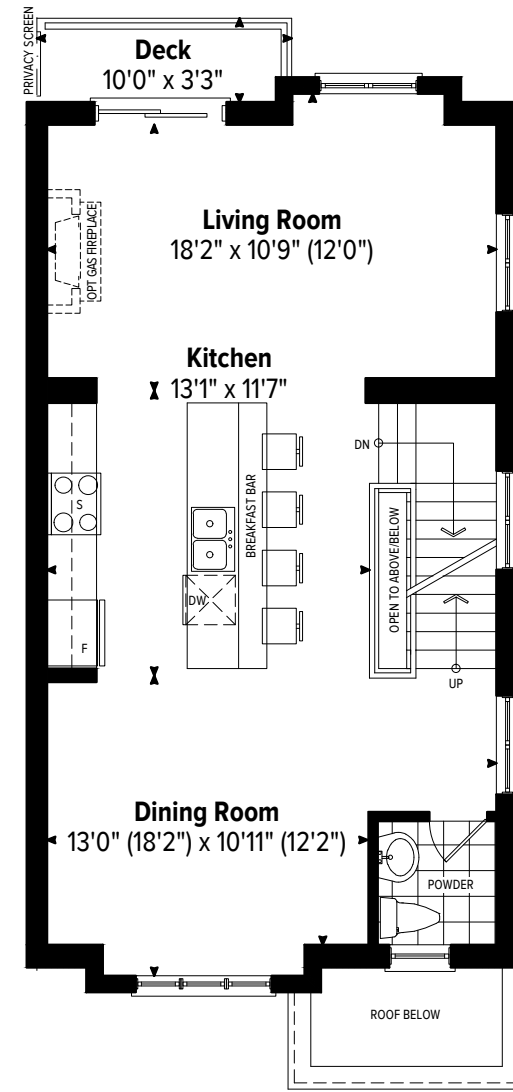

CHROMA

CHROMA

B-1
3 BEDROOM
1,819 SQ.FT.

ChromaByCentra.com

B-1 Left

B-2 Right

3 BEDROOM 1,819 SQ.FT.

4 BEDROOM OPTION
1,876 SQ.FT. (includes 57 sq.ft. of finished area in basement)

BASEMENT FLOOR PLAN

GROUND LEVEL FLOOR PLAN

MAIN LEVEL FLOOR PLAN

UPPER LEVEL FLOOR PLAN

OPTIONAL BASEMENT FLOOR PLAN

OPTIONAL GROUND LEVEL FLOOR PLAN

OPTIONAL MAIN LEVEL FLOOR PLAN