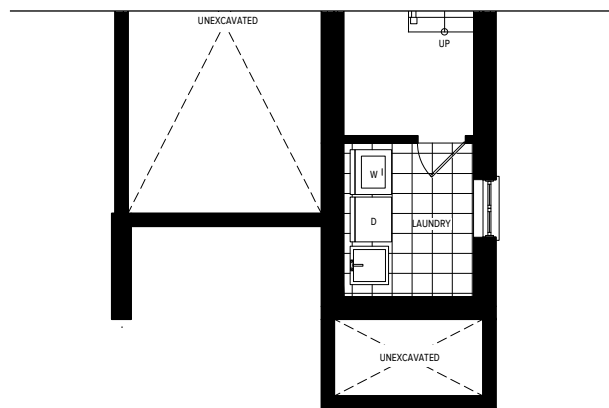

CHROMA

CHROMA

B-1
3 BEDROOM
1,819 SQ.FT.

ChromaByCentra.com

B-1 Left

B-2 Right

3 BEDROOM 1,819 SQ.FT.

4 BEDROOM OPTION
1,876 SQ.FT. (includes 57 sq.ft. of finished area in basement)

BASEMENT FLOOR PLAN

GROUND LEVEL FLOOR PLAN

MAIN LEVEL FLOOR PLAN

UPPER LEVEL FLOOR PLAN

OPTIONAL BASEMENT FLOOR PLAN

OPTIONAL GROUND LEVEL FLOOR PLAN

OPTIONAL MAIN LEVEL FLOOR PLAN