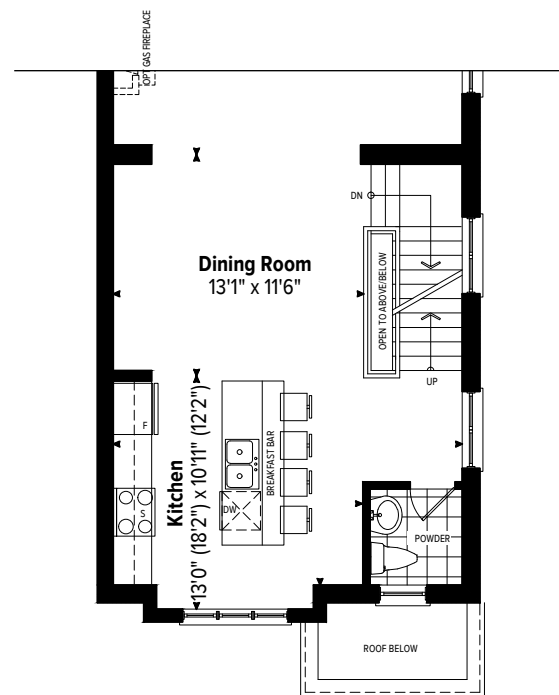

CHROMA

CHROMA

B-1
3 BEDROOM
1,819 SQ.FT.

ChromaByCentra.com

B-1 Left

B-2 Right

3 BEDROOM 1,819 SQ.FT.

4 BEDROOM OPTION
1,876 SQ.FT. (includes 57 sq.ft. of finished area in basement)

BASEMENT FLOOR PLAN

GROUND LEVEL FLOOR PLAN

MAIN LEVEL FLOOR PLAN

UPPER LEVEL FLOOR PLAN

OPTIONAL BASEMENT FLOOR PLAN

OPTIONAL GROUND LEVEL FLOOR PLAN

OPTIONAL MAIN LEVEL FLOOR PLAN