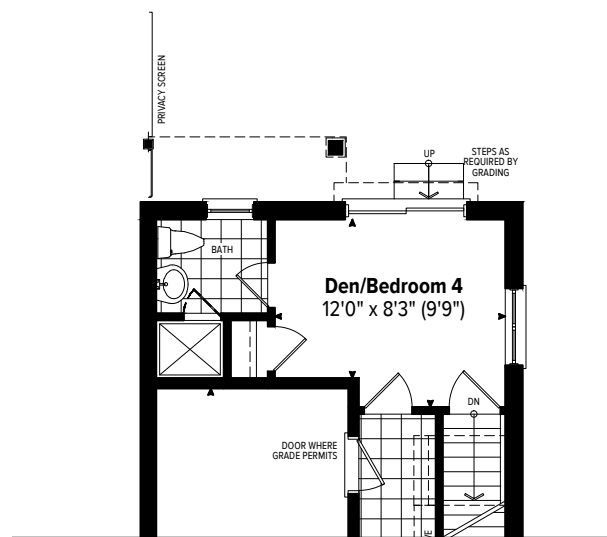

CHROMA

CHROMA

B-1
3 BEDROOM
1,819 SQ.FT.

ChromaByCentra.com

B-1 Left

B-2 Right

3 BEDROOM 1,819 SQ.FT.

4 BEDROOM OPTION
1,876 SQ.FT. (includes 57 sq.ft. of finished area in basement)

BASEMENT FLOOR PLAN

GROUND LEVEL FLOOR PLAN

MAIN LEVEL FLOOR PLAN

UPPER LEVEL FLOOR PLAN

OPTIONAL BASEMENT FLOOR PLAN

OPTIONAL GROUND LEVEL FLOOR PLAN

OPTIONAL MAIN LEVEL FLOOR PLAN