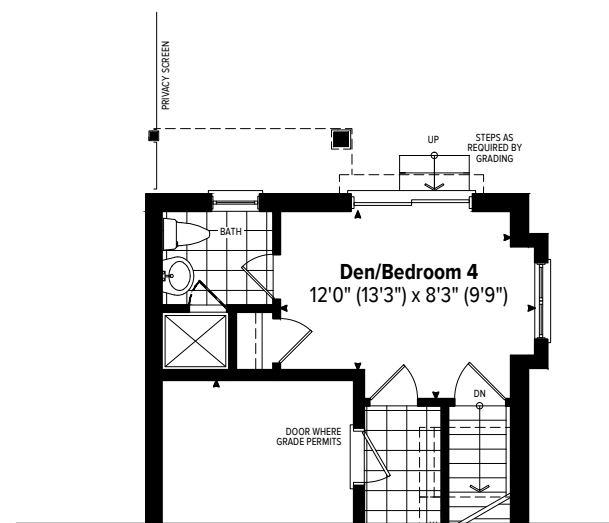

CHROMA

CHROMA

B-2
3 BEDROOM
1,846 SQ.FT.

ChromaByCentra.com

B-1 Left

B-2 Right

3 BEDROOM 1,846 SQ.FT.

4 BEDROOM OPTION
1,901 SQ.FT. (includes 55 sq.ft. of finished area in basement)

BASEMENT FLOOR PLAN

GROUND LEVEL FLOOR PLAN

MAIN LEVEL FLOOR PLAN

UPPER LEVEL FLOOR PLAN

OPTIONAL BASEMENT FLOOR PLAN

OPTIONAL GROUND LEVEL FLOOR PLAN

OPTIONAL MAIN LEVEL FLOOR PLAN