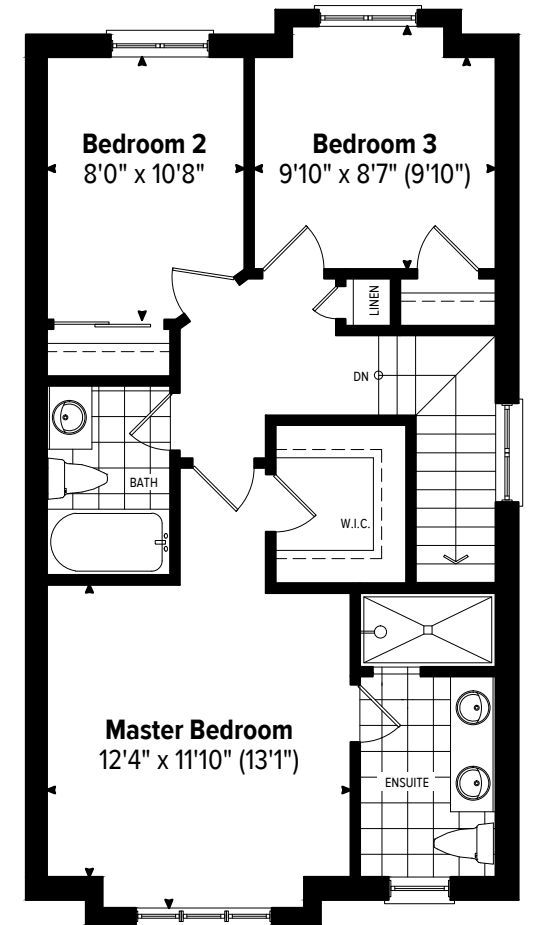

CHROMA

CHROMA

B-2
3 BEDROOM
1,846 SQ.FT.

ChromaByCentra.com

B-1 Left

B-2 Right

3 BEDROOM 1,846 SQ.FT.

4 BEDROOM OPTION
1,901 SQ.FT. (includes 55 sq.ft. of finished area in basement)

BASEMENT FLOOR PLAN

GROUND LEVEL FLOOR PLAN

MAIN LEVEL FLOOR PLAN

UPPER LEVEL FLOOR PLAN

OPTIONAL BASEMENT FLOOR PLAN

OPTIONAL GROUND LEVEL FLOOR PLAN

OPTIONAL MAIN LEVEL FLOOR PLAN