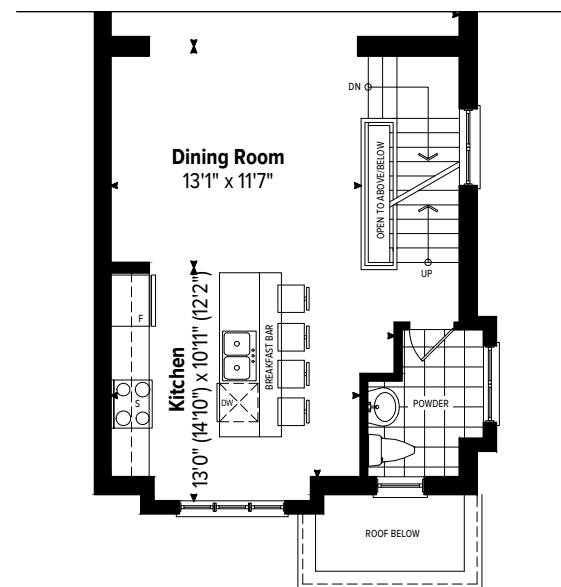

CHROMA

CHROMA

B-2
3 BEDROOM
1,846 SQ.FT.

ChromaByCentra.com

B-1 Left

B-2 Right

3 BEDROOM 1,846 SQ.FT.

4 BEDROOM OPTION
1,901 SQ.FT. (includes 55 sq.ft. of finished area in basement)

BASEMENT FLOOR PLAN

GROUND LEVEL FLOOR PLAN

MAIN LEVEL FLOOR PLAN

UPPER LEVEL FLOOR PLAN

OPTIONAL BASEMENT FLOOR PLAN

OPTIONAL GROUND LEVEL FLOOR PLAN

OPTIONAL MAIN LEVEL FLOOR PLAN