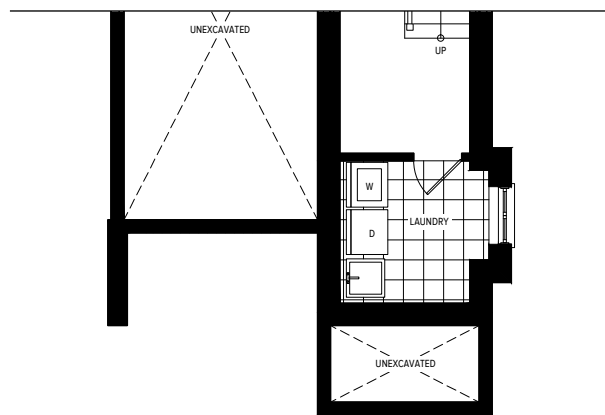

CHROMA

CHROMA

B-2
3 BEDROOM
1,846 SQ.FT.

ChromaByCentra.com

B-1 Left

B-2 Right

3 BEDROOM 1,846 SQ.FT.

4 BEDROOM OPTION
1,901 SQ.FT. (includes 55 sq.ft. of finished area in basement)

BASEMENT FLOOR PLAN

GROUND LEVEL FLOOR PLAN

MAIN LEVEL FLOOR PLAN

UPPER LEVEL FLOOR PLAN

OPTIONAL BASEMENT FLOOR PLAN

OPTIONAL GROUND LEVEL FLOOR PLAN

OPTIONAL MAIN LEVEL FLOOR PLAN