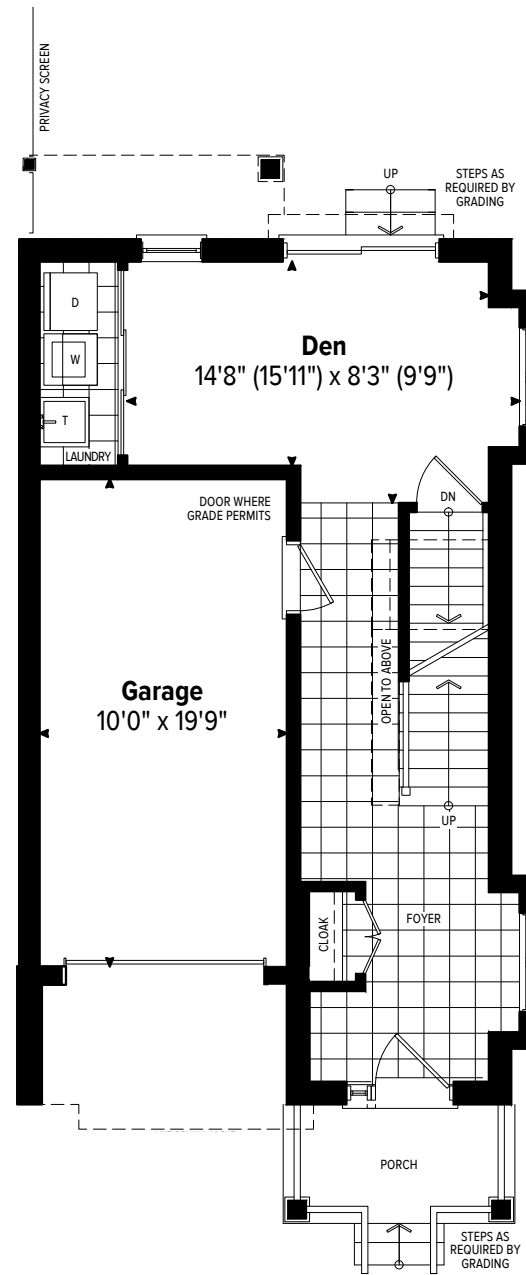

CHROMA

CHROMA

B-2
3 BEDROOM
1,846 SQ.FT.

ChromaByCentra.com

B-1 Left

B-2 Right

3 BEDROOM 1,846 SQ.FT.

4 BEDROOM OPTION
1,901 SQ.FT. (includes 55 sq.ft. of finished area in basement)

BASEMENT FLOOR PLAN

GROUND LEVEL FLOOR PLAN

MAIN LEVEL FLOOR PLAN

UPPER LEVEL FLOOR PLAN

OPTIONAL BASEMENT FLOOR PLAN

OPTIONAL GROUND LEVEL FLOOR PLAN

OPTIONAL MAIN LEVEL FLOOR PLAN