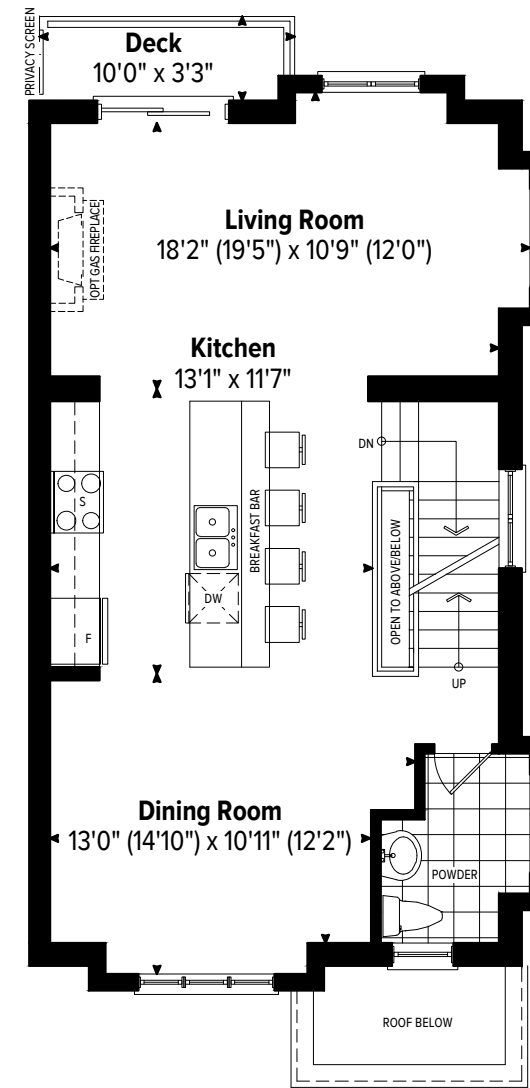

CHROMA

CHROMA

B-2
3 BEDROOM
1,846 SQ.FT.

ChromaByCentra.com

B-1 Left

B-2 Right

3 BEDROOM 1,846 SQ.FT.

4 BEDROOM OPTION
1,901 SQ.FT. (includes 55 sq.ft. of finished area in basement)

BASEMENT FLOOR PLAN

GROUND LEVEL FLOOR PLAN

MAIN LEVEL FLOOR PLAN

UPPER LEVEL FLOOR PLAN

OPTIONAL BASEMENT FLOOR PLAN

OPTIONAL GROUND LEVEL FLOOR PLAN

OPTIONAL MAIN LEVEL FLOOR PLAN