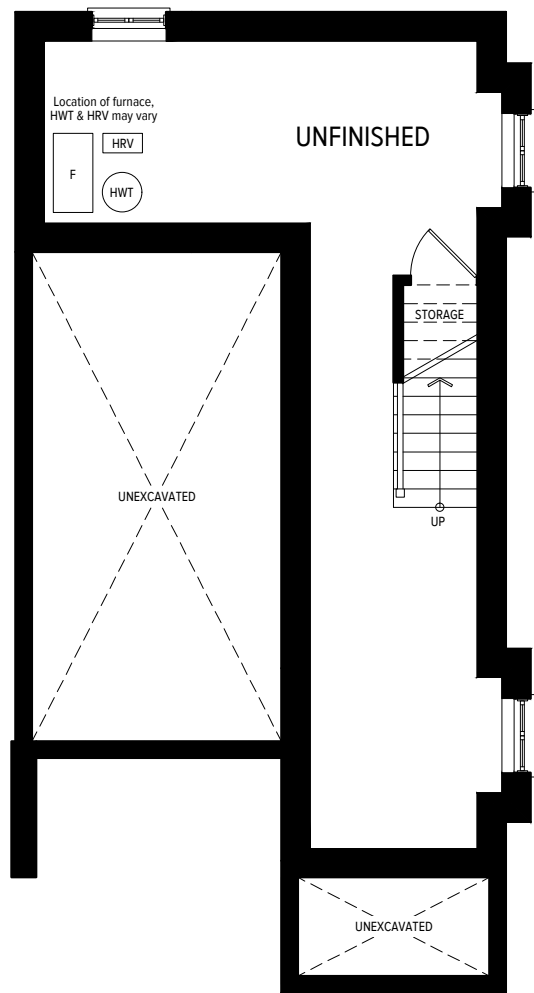

CHROMA

CHROMA

B-2
3 BEDROOM
1,846 SQ.FT.

ChromaByCentra.com

B-1 Left

B-2 Right

3 BEDROOM 1,846 SQ.FT.

4 BEDROOM OPTION
1,901 SQ.FT. (includes 55 sq.ft. of finished area in basement)

BASEMENT FLOOR PLAN

GROUND LEVEL FLOOR PLAN

MAIN LEVEL FLOOR PLAN

UPPER LEVEL FLOOR PLAN

OPTIONAL BASEMENT FLOOR PLAN

OPTIONAL GROUND LEVEL FLOOR PLAN

OPTIONAL MAIN LEVEL FLOOR PLAN