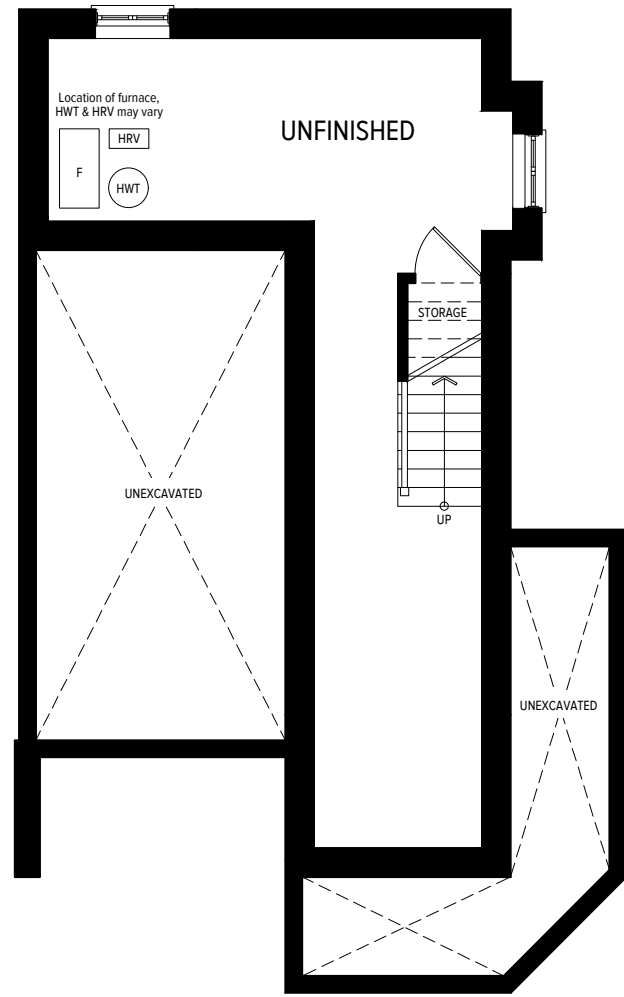

CHROMA

CHROMA

[ChromaByCentra.com](https://ChromaByCentra.com)

**B-3**  
**3 BEDROOM**  
**1,841 SQ.FT.**

B-3 Left

B-2 Right

**B3**

**3 BEDROOM  
1,841 SQ.FT.**

4 BEDROOM OPTION  
1,841 SQ.FT.

BASEMENT FLOOR PLAN

GROUND LEVEL FLOOR PLAN

MAIN LEVEL FLOOR PLAN

UPPER LEVEL FLOOR PLAN

OPTIONAL GROUND LEVEL FLOOR PLAN

OPTIONAL MAIN LEVEL FLOOR PLAN