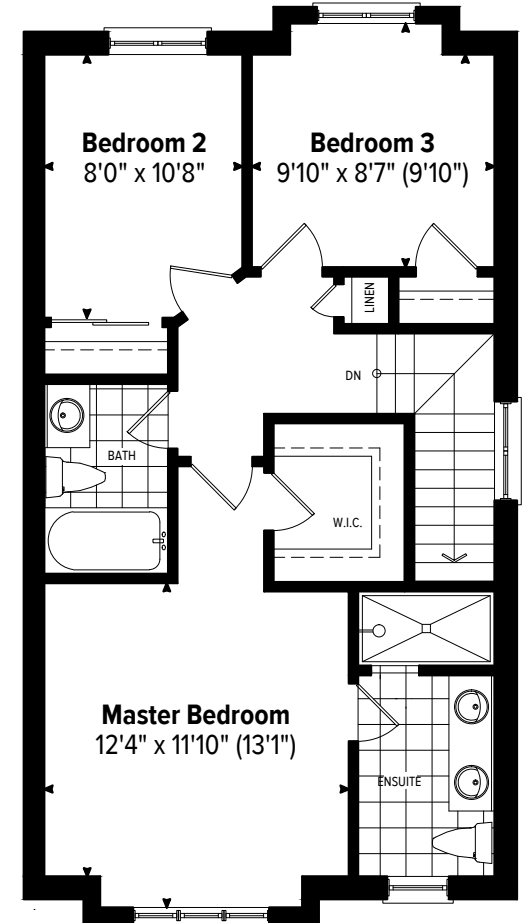

CHROMA

CHROMA

[ChromaByCentra.com](https://ChromaByCentra.com)

**B-3**  
**3 BEDROOM**  
**1,841 SQ.FT.**

B-3 Left

B-2 Right

**B3**

**3 BEDROOM  
1,841 SQ.FT.**

4 BEDROOM OPTION  
1,841 SQ.FT.

BASEMENT FLOOR PLAN

GROUND LEVEL FLOOR PLAN

MAIN LEVEL FLOOR PLAN

UPPER LEVEL FLOOR PLAN

OPTIONAL GROUND LEVEL FLOOR PLAN

OPTIONAL MAIN LEVEL FLOOR PLAN