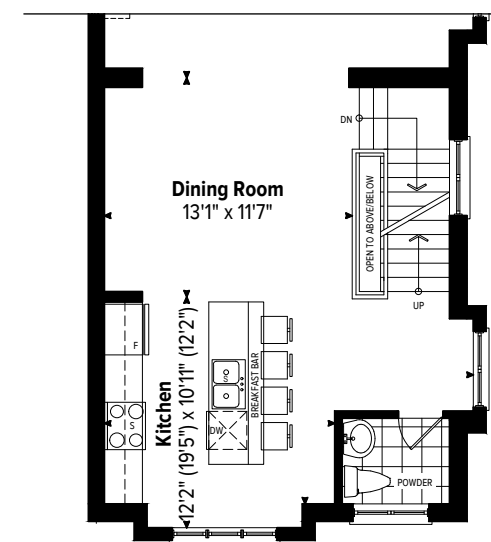

CHROMA

CHROMA

[ChromaByCentra.com](https://ChromaByCentra.com)

**B-3**  
**3 BEDROOM**  
**1,841 SQ.FT.**

B-3 Left

B-2 Right

**B3**

**3 BEDROOM  
1,841 SQ.FT.**

4 BEDROOM OPTION  
1,841 SQ.FT.

BASEMENT FLOOR PLAN

GROUND LEVEL FLOOR PLAN

MAIN LEVEL FLOOR PLAN

UPPER LEVEL FLOOR PLAN

OPTIONAL GROUND LEVEL FLOOR PLAN

OPTIONAL MAIN LEVEL FLOOR PLAN