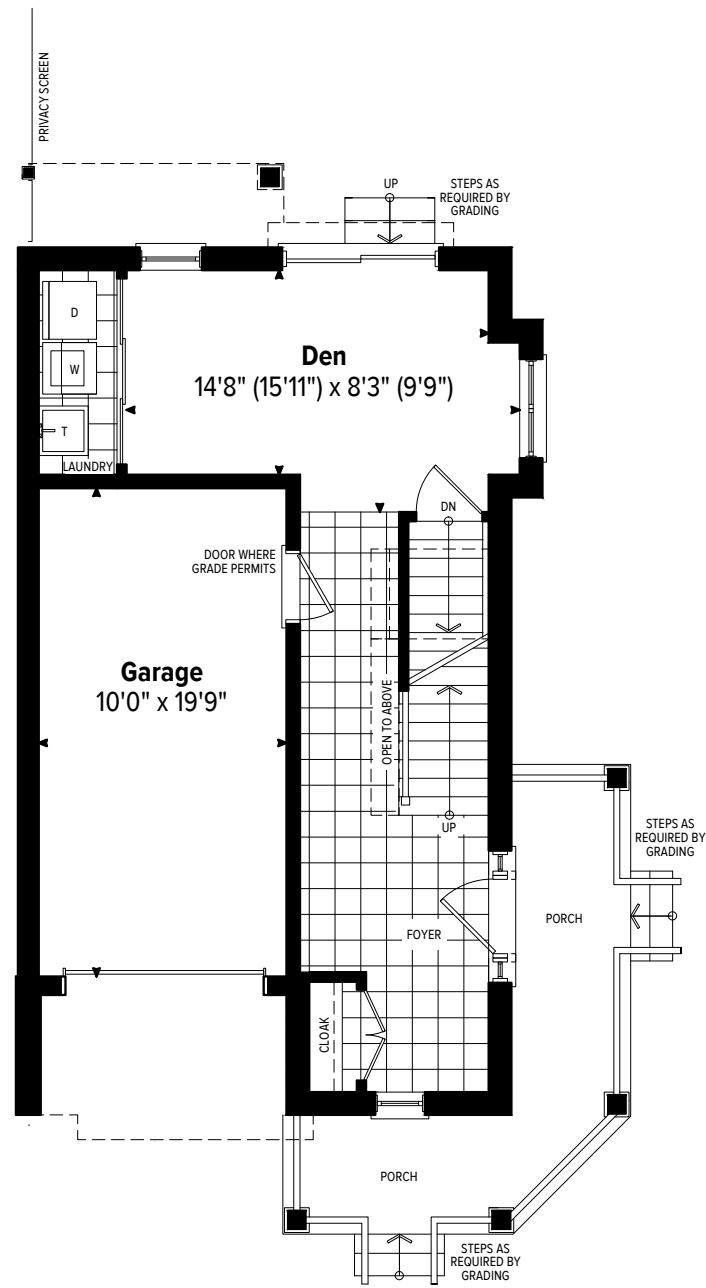

CHROMA

CHROMA

[ChromaByCentra.com](https://ChromaByCentra.com)

**B-3**  
**3 BEDROOM**  
**1,841 SQ.FT.**

B-3 Left

B-2 Right

**B3**

**3 BEDROOM  
1,841 SQ.FT.**

4 BEDROOM OPTION  
1,841 SQ.FT.

BASEMENT FLOOR PLAN

GROUND LEVEL FLOOR PLAN

MAIN LEVEL FLOOR PLAN

UPPER LEVEL FLOOR PLAN

OPTIONAL GROUND LEVEL FLOOR PLAN

OPTIONAL MAIN LEVEL FLOOR PLAN