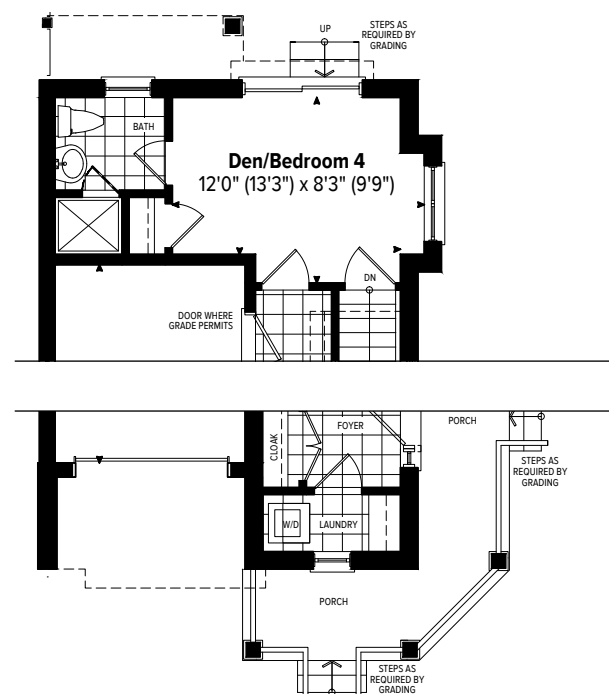

CHROMA

CHROMA

[ChromaByCentra.com](https://ChromaByCentra.com)

**B-3**  
**3 BEDROOM**  
**1,841 SQ.FT.**

B-3 Left

B-2 Right

**B3**

**3 BEDROOM  
1,841 SQ.FT.**

4 BEDROOM OPTION  
1,841 SQ.FT.

BASEMENT FLOOR PLAN

GROUND LEVEL FLOOR PLAN

MAIN LEVEL FLOOR PLAN

UPPER LEVEL FLOOR PLAN

OPTIONAL GROUND LEVEL FLOOR PLAN

OPTIONAL MAIN LEVEL FLOOR PLAN