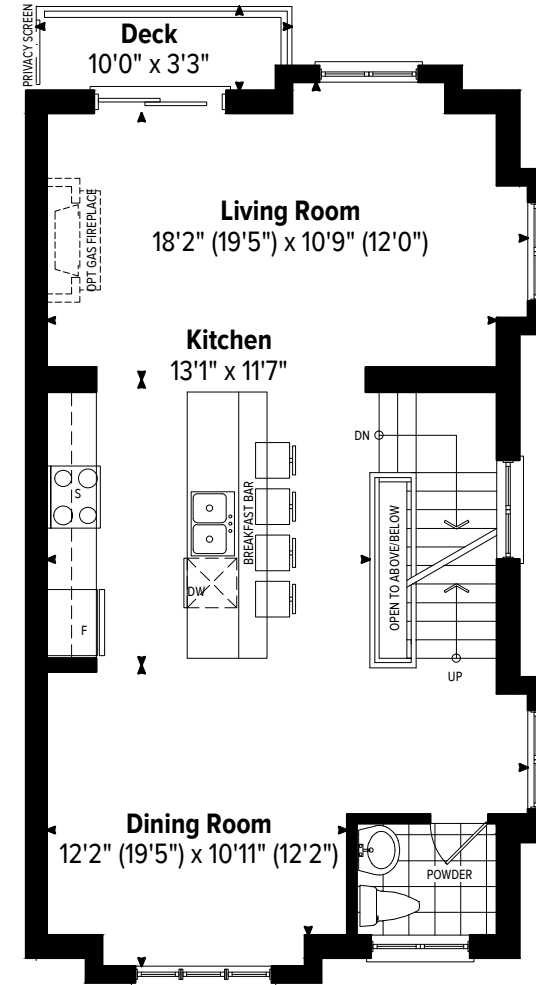

CHROMA

CHROMA

[ChromaByCentra.com](https://ChromaByCentra.com)

**B-3**  
**3 BEDROOM**  
**1,841 SQ.FT.**

B-3 Left

B-2 Right

**B3**

**3 BEDROOM  
1,841 SQ.FT.**

4 BEDROOM OPTION  
1,841 SQ.FT.

BASEMENT FLOOR PLAN

GROUND LEVEL FLOOR PLAN

MAIN LEVEL FLOOR PLAN

UPPER LEVEL FLOOR PLAN

OPTIONAL GROUND LEVEL FLOOR PLAN

OPTIONAL MAIN LEVEL FLOOR PLAN